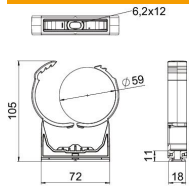

PA Polyamide

Master data

Item number	2147328
Type	PQ-59 LGR
Description 1	proQuick clip
Manufacturer	OBO
Dimension	58,5-65mm
Colour	Light grey; RAL 7035
Material	Polyamide
Smallest sales unit	15
Unit of quantity	Piece
Weight	3.26 kg
Weight unit	kg/100 pc.

Technical data sheet

proQuick clip, light grey

Item number: 2147328

Dimensions

Technical data

Expandable	yes
Number of cables/pipes	1
Fastening type	Screw hole
Breaking load	1.5 kN
Closed	yes
Halogen-free	yes
With inlay	no
Nominal size	59-65
Snap system	no
Pipe/cable diameter, max.	65 mm
Pipe/cable diameter, min.	58.5 mm
Clamping range D, max.	65 mm
Clamping range D, min.	58.5 mm
UV-resistant	yes