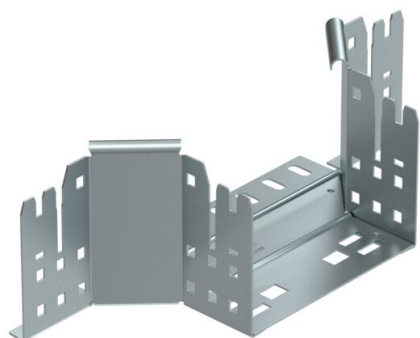

Technical data sheet

Magic add-on tee 110 FS

Item number: 6041921

Add-on tee with quick connector system. For all cable tray types of 110 mm side height.

St Steel

FS Strip galvanized

Master data

Item number	6041921
Type	RAAM 115 FS
Description 1	Add-on tee
Description 2	with quick connector
Manufacturer	OBO
Dimension	110x150
Material	Steel
Surface	Strip galvanized
Surface standard	DIN EN 10346
Smallest sales unit	1
Unit of quantity	Piece
Weight	60 kg
Weight unit	kg/100 pc.

Technical data sheet

Magic add-on tee 110 FS

Item number: 6041921

Dimensions

Width	150 mm
Height	110 mm
Plate thickness	1.25 mm
Dimension B	150 mm

Technical data

Bend (angle)	90°
Connector version	Integrated connector
Maintain electrical functions	no
Material thickness, floor plate	1.25 mm
NATO hole pattern	no
Change of direction	Horizontal
Rustproof steel, pickled	no
Wide-span version	no
Type of connector, cable support system	Click fastening
Rail thickness	1.25 mm