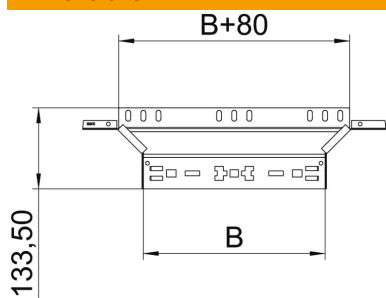

Technical data sheet

Magic add-on tee 110 FS

Item number: 6041921

Add-on tee with quick connector system. For all cable tray types of 110 mm side height.

St Steel

FS Strip galvanized

Master data

Item number	6041921
Type	RAAM 115 FS
Description 1	Add-on tee
Description 2	with quick connector
Manufacturer	OBO
Dimension	110x150
Material	Steel
Surface	Strip galvanized
Surface standard	DIN EN 10346
Smallest sales unit	1
Unit of quantity	Piece
Weight	60 kg
Weight unit	kg/100 pc.

Technical data sheet

Magic add-on tee 110 FS

Item number: 6041921

Dimensions

Width	150 mm
Height	110 mm
Plate thickness	1.25 mm
Dimension B	150 mm

Technical data

Bend (angle)	90°
Connector version	Integrated connector
Maintain electrical functions	no
Material thickness, floor plate	1.25 mm
NATO hole pattern	no
Change of direction	Horizontal
Rustproof steel, pickled	no
Wide-span version	no
Type of connector, cable support system	Click fastening
Rail thickness	1.25 mm