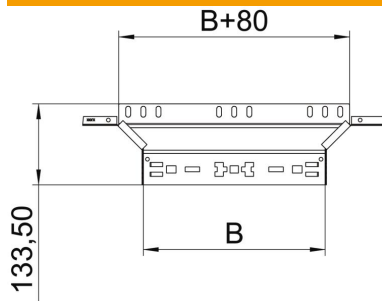

### Master data

Item number	6041941
Type	RAAM 115 FT
Description 1	Add-on tee
Description 2	with quick connector
Manufacturer	OBO
Dimension	110x150
Material	Steel
Surface	Hot-dip galvanised
Surface standard	DIN EN ISO 1461
Smallest sales unit	1
Unit of quantity	Piece
Weight	64.3 kg
Weight unit	kg/100 pc.

### Dimensions

Width	150 mm
Height	110 mm
Plate thickness	1.25 mm
Dimension B	150 mm