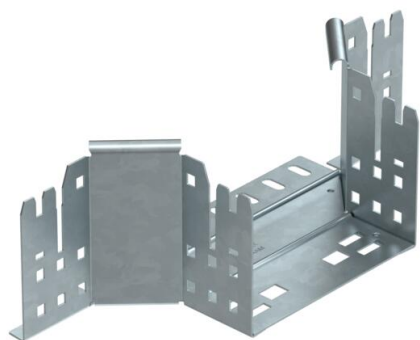

## Magic add-on tee 110 FT

Item number: 6041941

Add-on tee with quick connector system. For all cable tray types of 110 mm side height.

**St** Steel

**FT** Hot-dip galvanised

### Master data

Item number	6041941
Type	RAAM 115 FT
Description 1	Add-on tee
Description 2	with quick connector
Manufacturer	OBO
Dimension	110x150
Material	Steel
Surface	Hot-dip galvanised
Surface standard	DIN EN ISO 1461
Smallest sales unit	1
Unit of quantity	Piece
Weight	64.3 kg
Weight unit	kg/100 pc.

### Dimensions

Width	150 mm
Height	110 mm
Plate thickness	1.25 mm
Dimension B	150 mm

### Technical data

Bend (angle)	90°
Connector version	Integrated connector
Maintain electrical functions	no
Material thickness, floor plate	1.25 mm
NATO hole pattern	no
Change of direction	Horizontal
Rustproof steel, pickled	no
Wide-span version	no
Type of connector, cable support system	Click fastening
Rail thickness	1.25 mm