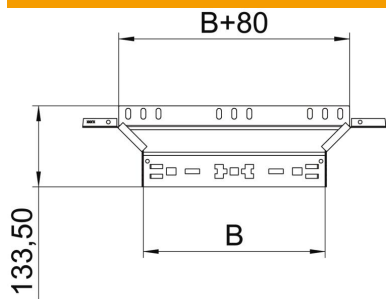

Technical data sheet

Magic add-on tee 110 FS

Item number: 6041922

Add-on tee with quick connector system. For all cable tray types of 110 mm side height.

St Steel

FS Strip galvanized

Master data

Item number	6041922
Type	RAAM 120 FS
Description 1	Add-on tee
Description 2	with quick connector
Manufacturer	OBO
Dimension	110x200
Material	Steel
Surface	Strip galvanized
Surface standard	DIN EN 10346
Smallest sales unit	1
Unit of quantity	Piece
Weight	66.3 kg
Weight unit	kg/100 pc.

Technical data sheet

Magic add-on tee 110 FS

Item number: 6041922

Dimensions

Width	200 mm
Height	110 mm
Plate thickness	1.25 mm
Dimension B	200 mm

Technical data

Bend (angle)	90°
Connector version	Integrated connector
Maintain electrical functions	no
Material thickness, floor plate	1.25 mm
NATO hole pattern	no
Change of direction	Horizontal
Rustproof steel, pickled	no
Wide-span version	no
Type of connector, cable support system	Click fastening
Rail thickness	1.25 mm