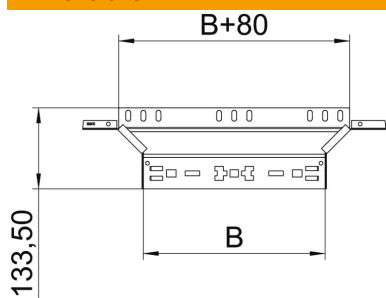

### Master data

Item number	6041942
Type	RAAM 120 FT
Description 1	Add-on tee
Description 2	with quick connector
Manufacturer	OBO
Dimension	110x200
Material	Steel
Surface	Hot-dip galvanised
Surface standard	DIN EN ISO 1461
Smallest sales unit	1
Unit of quantity	Piece
Weight	71.1 kg
Weight unit	kg/100 pc.

### Dimensions

Width	200 mm
Height	110 mm
Plate thickness	1.25 mm
Dimension B	200 mm