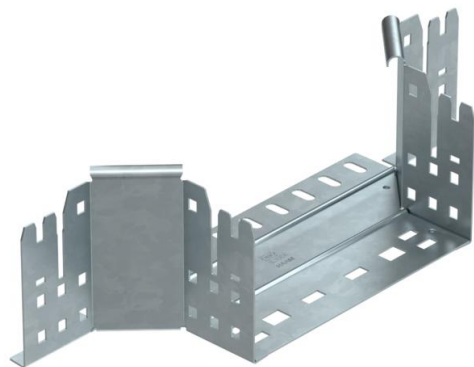

## Magic add-on tee 110 FT

Item number: 6041942

Add-on tee with quick connector system. For all cable tray types of 110 mm side height.

**St** Steel

**FT** Hot-dip galvanised

### Master data

Item number	6041942
Type	RAAM 120 FT
Description 1	Add-on tee
Description 2	with quick connector
Manufacturer	OBO
Dimension	110x200
Material	Steel
Surface	Hot-dip galvanised
Surface standard	DIN EN ISO 1461
Smallest sales unit	1
Unit of quantity	Piece
Weight	71.1 kg
Weight unit	kg/100 pc.

### Dimensions

Width	200 mm
Height	110 mm
Plate thickness	1.25 mm
Dimension B	200 mm

### Technical data

Bend (angle)	90°
Connector version	Integrated connector
Maintain electrical functions	no
Material thickness, floor plate	1.25 mm
NATO hole pattern	no
Change of direction	Horizontal
Rustproof steel, pickled	no
Wide-span version	no
Type of connector, cable support system	Click fastening
Rail thickness	1.25 mm