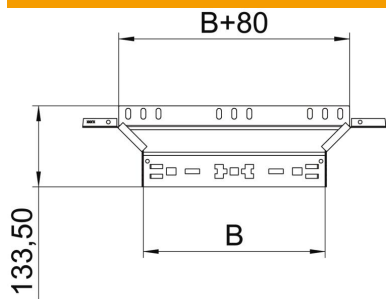

Technical data sheet

Magic add-on tee 110 A2

Item number: 6041964

Add-on tee with quick connector system. For all cable tray types of 110 mm side height.

A2 Stainless steel

2B Bright, treated

Master data

Item number	6041964
Type	RAAM 130 A2
Description 1	Add-on tee
Description 2	with quick connector
Manufacturer	OBO
Dimension	110x300
Material	Stainless steel 1.4301
Surface	Bright, treated
Surface standard	
Smallest sales unit	1
Unit of quantity	Piece
Weight	79.2 kg
Weight unit	kg/100 pc.

Technical data sheet

Magic add-on tee 110 A2

Item number: 6041964

Dimensions

Width	300 mm
Height	110 mm
Plate thickness	1.25 mm
Dimension B	300 mm

Technical data

Bend (angle)	90°
Connector version	Integrated connector
Maintain electrical functions	no
Material thickness, floor plate	1.25 mm
NATO hole pattern	no
Change of direction	Horizontal
Rustproof steel, pickled	no
Wide-span version	no
Type of connector, cable support system	Click fastening
Rail thickness	1.25 mm