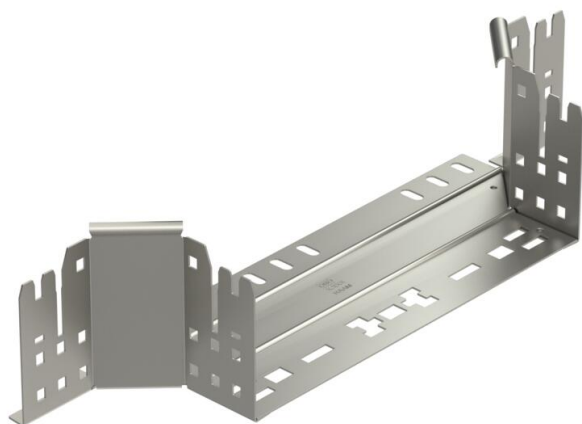

Technical data sheet

Magic add-on tee 110 A2

Item number: 6041964

Add-on tee with quick connector system. For all cable tray types of 110 mm side height.

A2 Stainless steel

2B Bright, treated

Master data

Item number	6041964
Type	RAAM 130 A2
Description 1	Add-on tee
Description 2	with quick connector
Manufacturer	OBO
Dimension	110x300
Material	Stainless steel 1.4301
Surface	Bright, treated
Surface standard	
Smallest sales unit	1
Unit of quantity	Piece
Weight	79.2 kg
Weight unit	kg/100 pc.

Technical data sheet

Magic add-on tee 110 A2

Item number: 6041964

Dimensions

Width	300 mm
Height	110 mm
Plate thickness	1.25 mm
Dimension B	300 mm

Technical data

Bend (angle)	90°
Connector version	Integrated connector
Maintain electrical functions	no
Material thickness, floor plate	1.25 mm
NATO hole pattern	no
Change of direction	Horizontal
Rustproof steel, pickled	no
Wide-span version	no
Type of connector, cable support system	Click fastening
Rail thickness	1.25 mm