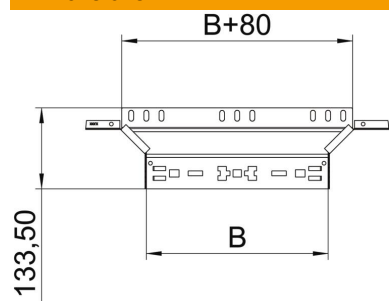

Technical data sheet

Magic add-on tee 110 FS

Item number: 6041924

Add-on tee with quick connector system. For all cable tray types of 110 mm side height.

St Steel

FS Strip galvanized

Master data

Item number	6041924
Type	RAAM 130 FS
Description 1	Add-on tee
Description 2	with quick connector
Manufacturer	OBO
Dimension	110x300
Material	Steel
Surface	Strip galvanized
Surface standard	DIN EN 10346
Smallest sales unit	1
Unit of quantity	Piece
Weight	79.2 kg
Weight unit	kg/100 pc.

Technical data sheet

Magic add-on tee 110 FS

Item number: 6041924

Dimensions

Width	300 mm
Height	110 mm
Plate thickness	1.25 mm
Dimension B	300 mm

Technical data

Bend (angle)	90°
Connector version	Integrated connector
Maintain electrical functions	no
Material thickness, floor plate	1.25 mm
NATO hole pattern	no
Change of direction	Horizontal
Rustproof steel, pickled	no
Wide-span version	no
Type of connector, cable support system	Click fastening
Rail thickness	1.25 mm