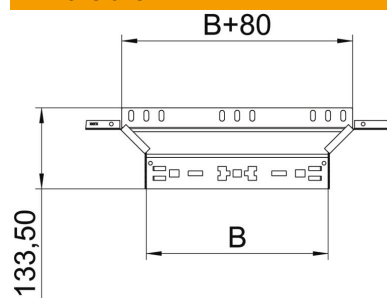

Technical data sheet

Magic add-on tee 110 FT

Item number: 6041944

Add-on tee with quick connector system. For all cable tray types of 110 mm side height.

St Steel

FT Hot-dip galvanised

Master data

Item number	6041944
Type	RAAM 130 FT
Description 1	Add-on tee
Description 2	with quick connector
Manufacturer	OBO
Dimension	110x300
Material	Steel
Surface	Hot-dip galvanised
Surface standard	DIN EN ISO 1461
Smallest sales unit	1
Unit of quantity	Piece
Weight	84.9 kg
Weight unit	kg/100 pc.

Technical data sheet

Magic add-on tee 110 FT

Item number: 6041944

Dimensions

Width	300 mm
Height	110 mm
Plate thickness	1.25 mm
Dimension B	300 mm

Technical data

Bend (angle)	90°
Connector version	Integrated connector
Maintain electrical functions	no
Material thickness, floor plate	1.25 mm
NATO hole pattern	no
Change of direction	Horizontal
Rustproof steel, pickled	no
Wide-span version	no
Type of connector, cable support system	Click fastening
Rail thickness	1.25 mm