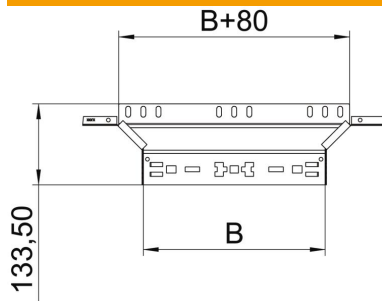

Technical data sheet

Magic add-on tee 110 A2

Item number: 6041966

Add-on tee with quick connector system. For all cable tray types of 110 mm side height.

A2 Stainless steel

2B Bright, treated

Master data

Item number	6041966
Type	RAAM 140 A2
Description 1	Add-on tee
Description 2	with quick connector
Manufacturer	OBO
Dimension	110x400
Material	Stainless steel 1.4301
Surface	Bright, treated
Surface standard	
Smallest sales unit	1
Unit of quantity	Piece
Weight	92.2 kg
Weight unit	kg/100 pc.

Technical data sheet

Magic add-on tee 110 A2

Item number: 6041966

Dimensions

Width	400 mm
Height	110 mm
Plate thickness	1.25 mm
Dimension B	400 mm

Technical data

Bend (angle)	90°
Connector version	Integrated connector
Maintain electrical functions	no
Material thickness, floor plate	1.25 mm
NATO hole pattern	no
Change of direction	Horizontal
Rustproof steel, pickled	no
Wide-span version	no
Type of connector, cable support system	Click fastening
Rail thickness	1.25 mm