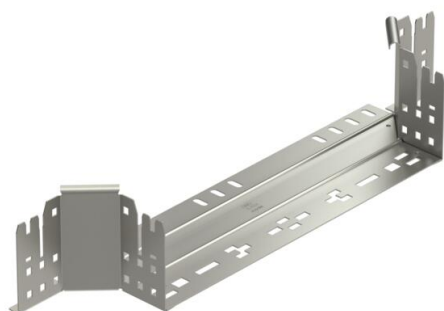

Technical data sheet

Magic add-on tee 110 A2

Item number: 6041966

Add-on tee with quick connector system. For all cable tray types of 110 mm side height.

A2 Stainless steel

2B Bright, treated

Master data

Item number	6041966
Type	RAAM 140 A2
Description 1	Add-on tee
Description 2	with quick connector
Manufacturer	OBO
Dimension	110x400
Material	Stainless steel 1.4301
Surface	Bright, treated
Surface standard	
Smallest sales unit	1
Unit of quantity	Piece
Weight	92.2 kg
Weight unit	kg/100 pc.

Technical data sheet

Magic add-on tee 110 A2

Item number: 6041966

Dimensions

Width	400 mm
Height	110 mm
Plate thickness	1.25 mm
Dimension B	400 mm

Technical data

Bend (angle)	90°
Connector version	Integrated connector
Maintain electrical functions	no
Material thickness, floor plate	1.25 mm
NATO hole pattern	no
Change of direction	Horizontal
Rustproof steel, pickled	no
Wide-span version	no
Type of connector, cable support system	Click fastening
Rail thickness	1.25 mm