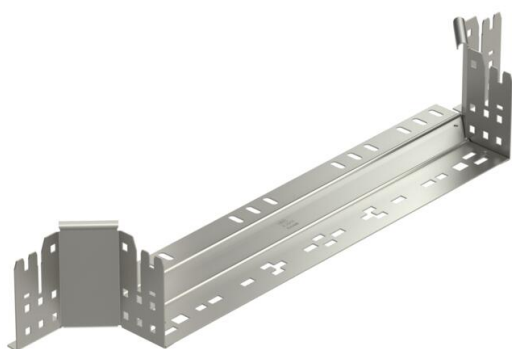

## Magic add-on tee 110 A2

Item number: 6041968

Add-on tee with quick connector system. For all cable tray types of 110 mm side height.

**A2** Stainless steel

**2B** Bright, treated

### Master data

Item number	6041968
Type	RAAM 150 A2
Description 1	Add-on tee
Description 2	with quick connector
Manufacturer	OBO
Dimension	110x500
Material	Stainless steel 1.4301
Surface	Bright, treated
Surface standard	
Smallest sales unit	1
Unit of quantity	Piece
Weight	105.1 kg
Weight unit	kg/100 pc.

### Dimensions

Width	500 mm
Height	110 mm
Plate thickness	1.25 mm
Dimension B	500 mm

### Technical data

Bend (angle)	90°
Connector version	Integrated connector
Maintain electrical functions	no
Material thickness, floor plate	1.25 mm
NATO hole pattern	no
Change of direction	Horizontal
Rustproof steel, pickled	no
Wide-span version	no
Type of connector, cable support system	Click fastening
Rail thickness	1.25 mm