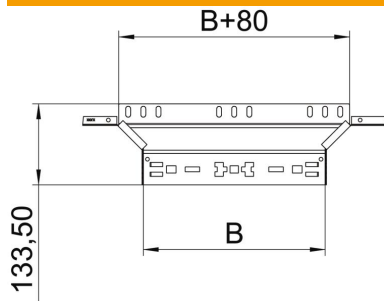

### Master data

Item number	6041968
Type	RAAM 150 A2
Description 1	Add-on tee
Description 2	with quick connector
Manufacturer	OBO
Dimension	110x500
Material	Stainless steel 1.4301
Surface	Bright, treated
Surface standard	
Smallest sales unit	1
Unit of quantity	Piece
Weight	105.1 kg
Weight unit	kg/100 pc.

### Dimensions

Width	500 mm
Height	110 mm
Plate thickness	1.25 mm
Dimension B	500 mm