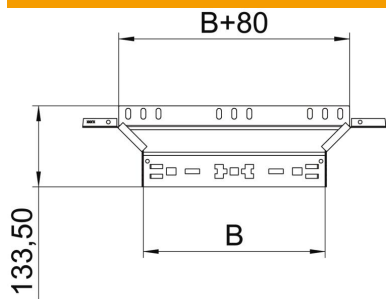

### Master data

Item number	6041928
Type	RAAM 150 FS
Description 1	Add-on tee
Description 2	with quick connector
Manufacturer	OBO
Dimension	110x500
Material	Steel
Surface	Strip galvanized
Surface standard	DIN EN 10346
Smallest sales unit	1
Unit of quantity	Piece
Weight	105.1 kg
Weight unit	kg/100 pc.

### Dimensions

Width	500 mm
Height	110 mm
Plate thickness	1.25 mm
Dimension B	500 mm