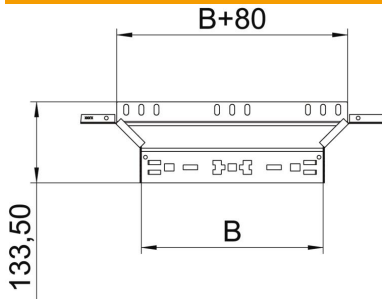

Technical data sheet

Magic add-on tee 110 FT

Item number: 6041948

Add-on tee with quick connector system. For all cable tray types of 110 mm side height.

St Steel

FT Hot-dip galvanised

Master data

Item number	6041948
Type	RAAM 150 FT
Description 1	Add-on tee
Description 2	with quick connector
Manufacturer	OBO
Dimension	110x500
Material	Steel
Surface	Hot-dip galvanised
Surface standard	DIN EN ISO 1461
Smallest sales unit	1
Unit of quantity	Piece
Weight	112.7 kg
Weight unit	kg/100 pc.

Technical data sheet

Magic add-on tee 110 FT

Item number: 6041948

Dimensions

Width	500 mm
Height	110 mm
Plate thickness	1.25 mm
Dimension B	500 mm

Technical data

Bend (angle)	90°
Connector version	Integrated connector
Maintain electrical functions	no
Material thickness, floor plate	1.25 mm
NATO hole pattern	no
Change of direction	Horizontal
Rustproof steel, pickled	no
Wide-span version	no
Type of connector, cable support system	Click fastening
Rail thickness	1.25 mm