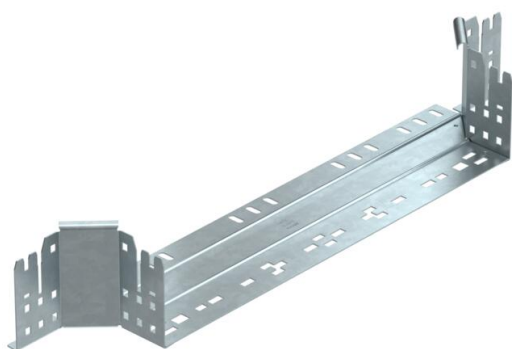

Technical data sheet

Magic add-on tee 110 FT

Item number: 6041948

Add-on tee with quick connector system. For all cable tray types of 110 mm side height.

St Steel

FT Hot-dip galvanised

Master data

Item number	6041948
Type	RAAM 150 FT
Description 1	Add-on tee
Description 2	with quick connector
Manufacturer	OBO
Dimension	110x500
Material	Steel
Surface	Hot-dip galvanised
Surface standard	DIN EN ISO 1461
Smallest sales unit	1
Unit of quantity	Piece
Weight	112.7 kg
Weight unit	kg/100 pc.

Technical data sheet

Magic add-on tee 110 FT

Item number: 6041948

Dimensions

Width	500 mm
Height	110 mm
Plate thickness	1.25 mm
Dimension B	500 mm

Technical data

Bend (angle)	90°
Connector version	Integrated connector
Maintain electrical functions	no
Material thickness, floor plate	1.25 mm
NATO hole pattern	no
Change of direction	Horizontal
Rustproof steel, pickled	no
Wide-span version	no
Type of connector, cable support system	Click fastening
Rail thickness	1.25 mm