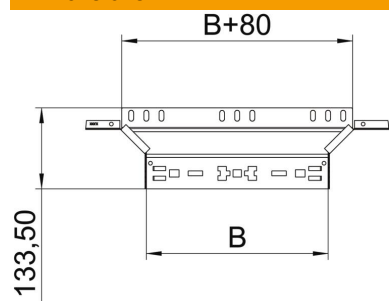

Technical data sheet

Magic add-on tee 110 A2

Item number: 6041970

Add-on tee with quick connector system. For all cable tray types of 110 mm side height.

A2 Stainless steel

2B Bright, treated

Master data

Item number	6041970
Type	RAAM 160 A2
Description 1	Add-on tee
Description 2	with quick connector
Manufacturer	OBO
Dimension	110x600
Material	Stainless steel 1.4301
Surface	Bright, treated
Surface standard	
Smallest sales unit	1
Unit of quantity	Piece
Weight	118.4 kg
Weight unit	kg/100 pc.

Technical data sheet

Magic add-on tee 110 A2

Item number: 6041970

Dimensions

Width	600 mm
Height	110 mm
Plate thickness	1.25 mm
Dimension B	600 mm

Technical data

Bend (angle)	90°
Connector version	Integrated connector
Maintain electrical functions	no
Material thickness, floor plate	1.25 mm
NATO hole pattern	no
Change of direction	Horizontal
Rustproof steel, pickled	no
Wide-span version	no
Type of connector, cable support system	Click fastening
Rail thickness	1.25 mm