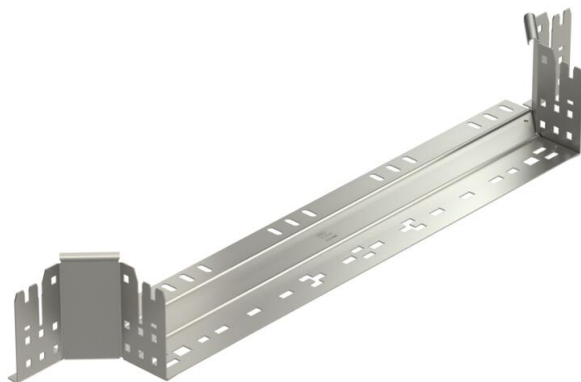

Technical data sheet

Magic add-on tee 110 A2

Item number: 6041970

Add-on tee with quick connector system. For all cable tray types of 110 mm side height.

A2 Stainless steel

2B Bright, treated

Master data

Item number	6041970
Type	RAAM 160 A2
Description 1	Add-on tee
Description 2	with quick connector
Manufacturer	OBO
Dimension	110x600
Material	Stainless steel 1.4301
Surface	Bright, treated
Surface standard	
Smallest sales unit	1
Unit of quantity	Piece
Weight	118.4 kg
Weight unit	kg/100 pc.

Technical data sheet

Magic add-on tee 110 A2

Item number: 6041970

Dimensions

Width	600 mm
Height	110 mm
Plate thickness	1.25 mm
Dimension B	600 mm

Technical data

Bend (angle)	90°
Connector version	Integrated connector
Maintain electrical functions	no
Material thickness, floor plate	1.25 mm
NATO hole pattern	no
Change of direction	Horizontal
Rustproof steel, pickled	no
Wide-span version	no
Type of connector, cable support system	Click fastening
Rail thickness	1.25 mm