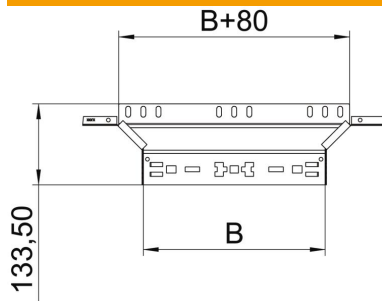

Technical data sheet

Magic add-on tee 110 FS

Item number: 6041930

Add-on tee with quick connector system. For all cable tray types of 110 mm side height.

St Steel

FS Strip galvanized

Master data

Item number	6041930
Type	RAAM 160 FS
Description 1	Add-on tee
Description 2	with quick connector
Manufacturer	OBO
Dimension	110x600
Material	Steel
Surface	Strip galvanized
Surface standard	DIN EN 10346
Smallest sales unit	1
Unit of quantity	Piece
Weight	118.4 kg
Weight unit	kg/100 pc.

Technical data sheet

Magic add-on tee 110 FS

Item number: 6041930

Dimensions

Width	600 mm
Height	110 mm
Plate thickness	1.25 mm
Dimension B	600 mm

Technical data

Bend (angle)	90°
Connector version	Integrated connector
Maintain electrical functions	no
Material thickness, floor plate	1.25 mm
NATO hole pattern	no
Change of direction	Horizontal
Rustproof steel, pickled	no
Wide-span version	no
Type of connector, cable support system	Click fastening
Rail thickness	1.25 mm