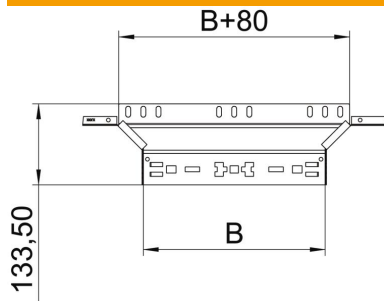

Technical data sheet

Magic add-on tee 110 FT

Item number: 6041950

Add-on tee with quick connector system. For all cable tray types of 110 mm side height.

St Steel

FT Hot-dip galvanised

Master data

Item number	6041950
Type	RAAM 160 FT
Description 1	Add-on tee
Description 2	with quick connector
Manufacturer	OBO
Dimension	110x600
Material	Steel
Surface	Hot-dip galvanised
Surface standard	DIN EN ISO 1461
Smallest sales unit	1
Unit of quantity	Piece
Weight	127 kg
Weight unit	kg/100 pc.

Technical data sheet

Magic add-on tee 110 FT

Item number: 6041950

Dimensions

Width	600 mm
Height	110 mm
Plate thickness	1.25 mm
Dimension B	600 mm

Technical data

Bend (angle)	90°
Connector version	Integrated connector
Maintain electrical functions	no
Material thickness, floor plate	1.25 mm
NATO hole pattern	no
Change of direction	Horizontal
Rustproof steel, pickled	no
Wide-span version	no
Type of connector, cable support system	Click fastening
Rail thickness	1.25 mm