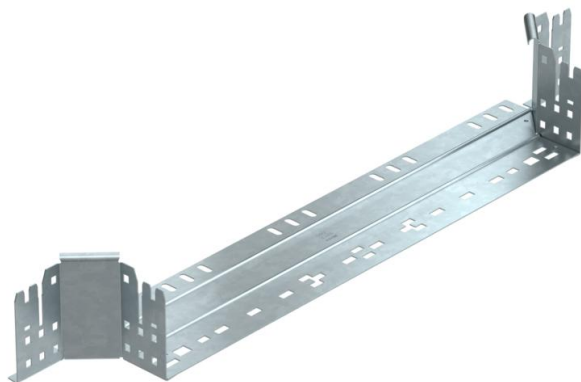

Technical data sheet

Magic add-on tee 110 FT

Item number: 6041950

Add-on tee with quick connector system. For all cable tray types of 110 mm side height.

St Steel

FT Hot-dip galvanised

Master data

Item number	6041950
Type	RAAM 160 FT
Description 1	Add-on tee
Description 2	with quick connector
Manufacturer	OBO
Dimension	110x600
Material	Steel
Surface	Hot-dip galvanised
Surface standard	DIN EN ISO 1461
Smallest sales unit	1
Unit of quantity	Piece
Weight	127 kg
Weight unit	kg/100 pc.

Technical data sheet

Magic add-on tee 110 FT

Item number: 6041950

Dimensions

Width	600 mm
Height	110 mm
Plate thickness	1.25 mm
Dimension B	600 mm

Technical data

Bend (angle)	90°
Connector version	Integrated connector
Maintain electrical functions	no
Material thickness, floor plate	1.25 mm
NATO hole pattern	no
Change of direction	Horizontal
Rustproof steel, pickled	no
Wide-span version	no
Type of connector, cable support system	Click fastening
Rail thickness	1.25 mm