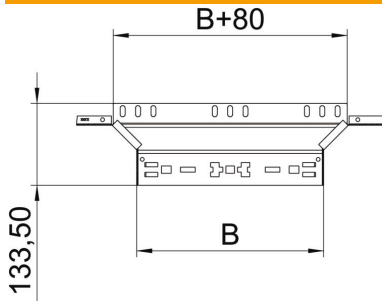

### Master data

Item number	6041020
Type	RAAM 310 FS
Description 1	Add-on tee
Description 2	with quick connector
Manufacturer	OBO
Dimension	35x100
Material	Steel
Surface	Strip galvanized
Surface standard	DIN EN 10346
Smallest sales unit	1
Unit of quantity	Piece
Weight	30.7 kg
Weight unit	kg/100 pc.

### Dimensions

Width	100 mm
Width	4 in
Height	35 mm
Height	1 in
Plate thickness	1.25 mm
Dimension B	100 mm
Dimension R	50 mm

### Technical data

Bend (angle)	90°
Connector version	Integrated connector
Maintain electrical functions	no
Material thickness, floor plate	1.25 mm
NATO hole pattern	no
Change of direction	Horizontal
Rustproof steel, pickled	no
Wide-span version	no
Type of connector, cable support system	Click fastening
Rail thickness	1.25 mm