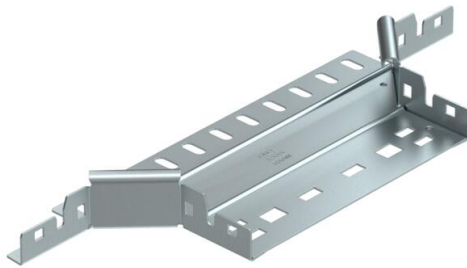

## Magic add-on tee 35 FS

Item number: 6041022

Add-on tee with quick connector system. For all cable tray types of 35 mm side height.

- St** Steel
- FS** Strip galvanized

### Master data

Item number	6041022
Type	RAAM 320 FS
Description 1	Add-on tee
Description 2	with quick connector
Manufacturer	OBO
Dimension	35x200
Material	Steel
Surface	Strip galvanized
Surface standard	DIN EN 10346
Smallest sales unit	1
Unit of quantity	Piece
Weight	43.4 kg
Weight unit	kg/100 pc.
CO2 Footprint (GWP) Cradle-to-Gate	1,4107 kg COe / 1 Piece

### Dimensions

Width	200 mm
Width	8 in
Height	35 mm
Height	1 in
Plate thickness	1.25 mm
Dimension B	200 mm
Dimension R	50 mm

### Technical data

Bend (angle)	90°
Connector version	Integrated connector
Maintain electrical functions	no
Material thickness, floor plate	1.25 mm
NATO hole pattern	no
Change of direction	Horizontal
Rustproof steel, pickled	no
Wide-span version	no
Type of connector, cable support system	Click fastening
Rail thickness	1.25 mm