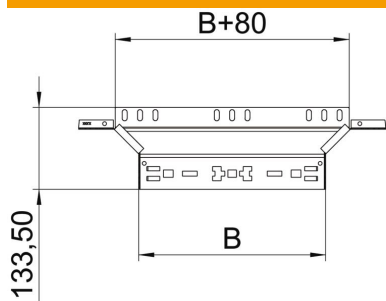

### Master data

Item number	6041022
Type	RAAM 320 FS
Description 1	Add-on tee
Description 2	with quick connector
Manufacturer	OBO
Dimension	35x200
Material	Steel
Surface	Strip galvanized
Surface standard	DIN EN 10346
Smallest sales unit	1
Unit of quantity	Piece
Weight	43.4 kg
Weight unit	kg/100 pc.
CO2 Footprint (GWP) Cradle-to-Gate	1,4107 kg COe / 1 Piece

### Dimensions

Width	200 mm
Width	8 in
Height	35 mm
Height	1 in
Plate thickness	1.25 mm
Dimension B	200 mm
Dimension R	50 mm