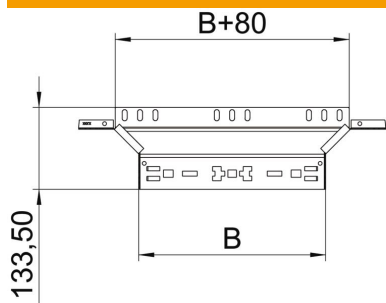

### Master data

Item number	6041024
Type	RAAM 330 FS
Description 1	Add-on tee
Description 2	with quick connector
Manufacturer	OBO
Dimension	35x300
Material	Steel
Surface	Strip galvanized
Surface standard	DIN EN 10346
Smallest sales unit	1
Unit of quantity	Piece
Weight	56.3 kg
Weight unit	kg/100 pc.

### Dimensions

Width	300 mm
Width	12 in
Height	35 mm
Height	1 in
Plate thickness	1.25 mm
Dimension B	300 mm
Dimension R	50 mm