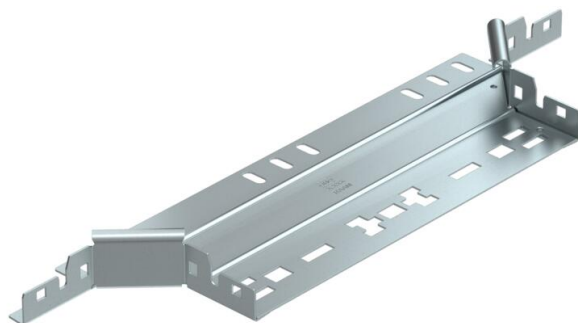

## Magic add-on tee 35 FS

Item number: 6041024

Add-on tee with quick connector system. For all cable tray types of 35 mm side height.

**St** Steel

**FS** Strip galvanized

### Master data

Item number	6041024
Type	RAAM 330 FS
Description 1	Add-on tee
Description 2	with quick connector
Manufacturer	OBO
Dimension	35x300
Material	Steel
Surface	Strip galvanized
Surface standard	DIN EN 10346
Smallest sales unit	1
Unit of quantity	Piece
Weight	56.3 kg
Weight unit	kg/100 pc.

### Dimensions

Width	300 mm
Width	12 in
Height	35 mm
Height	1 in
Plate thickness	1.25 mm
Dimension B	300 mm
Dimension R	50 mm

### Technical data

Bend (angle)	90°
Connector version	Integrated connector
Maintain electrical functions	no
Material thickness, floor plate	1.25 mm
NATO hole pattern	no
Change of direction	Horizontal
Rustproof steel, pickled	no
Wide-span version	no
Type of connector, cable support system	Click fastening
Rail thickness	1.25 mm