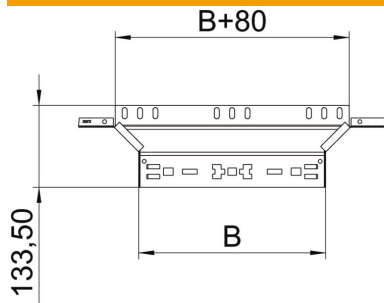

Technical data sheet

Magic add-on tee 60 A4

Item number: 6041290

Add-on tee with quick connector system. For all cable tray types of 60 mm side height.

A4 Stainless steel

2B Bright, treated

Master data

Item number	6041290
Type	RAAM 610 A4
Description 1	Add-on tee
Description 2	with quick connector
Manufacturer	OBO
Dimension	60x100
Colour	stainless steel
Material	Stainless steel 1.4571
Surface	Bright, treated
Surface standard	
Smallest sales unit	1
Unit of quantity	Piece
Weight	37.7 kg
Weight unit	kg/100 pc.

Technical data sheet

Magic add-on tee 60 A4

Item number: 6041290

Dimensions

Width	100 mm
Height	60 mm
Plate thickness	1.25 mm
Dimension B	100 mm

Technical data

Bend (angle)	90°
Connector version	Integrated connector
Maintain electrical functions	yes
Material thickness, floor plate	1.25 mm
NATO hole pattern	no
Change of direction	Horizontal
Rustproof steel, pickled	no
Wide-span version	no
Type of connector, cable support system	Click fastening
Rail thickness	1.25 mm