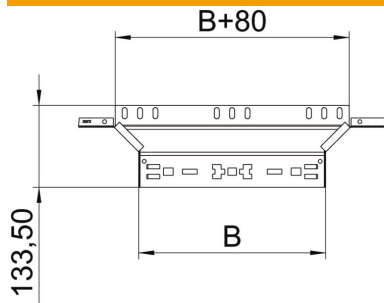

Technical data sheet

Magic add-on tee 60 FS

Item number: 6041230

Magic add-on tee with quick connector system. For all cable tray types of 60 mm side height.

St Steel

FS Strip galvanized

Master data

Item number	6041230
Type	RAAM 610 FS
Description 1	Add-on tee
Description 2	with quick connector
Manufacturer	OBO
Dimension	60x100
Colour	zinc
Material	Steel
Surface	Strip galvanized
Surface standard	DIN EN 10346
Smallest sales unit	1
Unit of quantity	Piece
Weight	37.7 kg
Weight unit	kg/100 pc.
CO2 Footprint (GWP) Cradle-to-Gate	1,3374 kg COe / 1 Piece

Technical data sheet

Magic add-on tee 60 FS

Item number: 6041230

Dimensions

Width	100 mm
Width	4 in
Height	60 mm
Height	2 in
Plate thickness	1.25 mm
Dimension B	100 mm

Technical data

Bend (angle)	90°
Departing width	100 mm
Connector version	Integrated connector
Maintain electrical functions	yes
Material thickness, floor plate	1.25 mm
NATO hole pattern	no
Change of direction	Horizontal
Rustproof steel, pickled	no
Wide-span version	no
Type of connector, cable support system	Click fastening