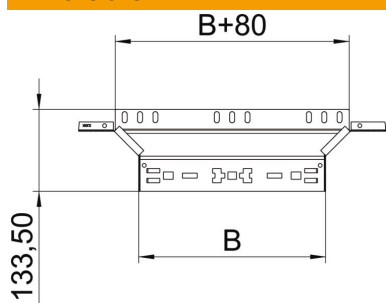

Technical data sheet

Magic add-on tee 60 A2

Item number: 6041271

Add-on tee with quick connector system. For all cable tray types of 60 mm side height.

A2 Stainless steel

2B Bright, treated

Master data

Item number	6041271
Type	RAAM 615 A2
Description 1	Add-on tee
Description 2	with quick connector
Manufacturer	OBO
Dimension	60x150
Material	Stainless steel 1.4301
Surface	Bright, treated
Surface standard	
Smallest sales unit	1
Unit of quantity	Piece
Weight	44.3 kg
Weight unit	kg/100 pc.

Technical data sheet

Magic add-on tee 60 A2

Item number: 6041271

Dimensions

Width	150 mm
Height	60 mm
Plate thickness	1.25 mm
Dimension B	150 mm

Technical data

Bend (angle)	90°
Connector version	Integrated connector
Maintain electrical functions	no
Material thickness, floor plate	1.25 mm
NATO hole pattern	no
Change of direction	Horizontal
Rustproof steel, pickled	no
Wide-span version	no
Type of connector, cable support system	Click fastening
Rail thickness	1.25 mm