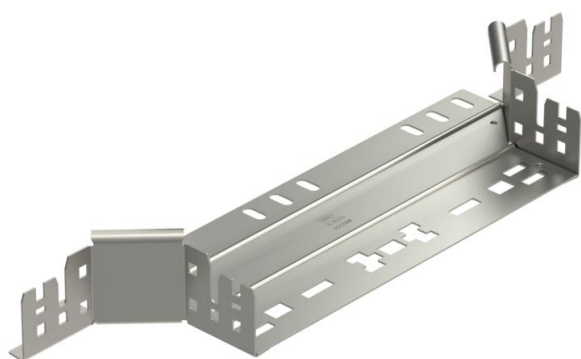

Technical data sheet

Magic add-on tee 60 A2

Item number: 6041271

Add-on tee with quick connector system. For all cable tray types of 60 mm side height.

A2 Stainless steel

2B Bright, treated

Master data

Item number	6041271
Type	RAAM 615 A2
Description 1	Add-on tee
Description 2	with quick connector
Manufacturer	OBO
Dimension	60x150
Material	Stainless steel 1.4301
Surface	Bright, treated
Surface standard	
Smallest sales unit	1
Unit of quantity	Piece
Weight	44.3 kg
Weight unit	kg/100 pc.

Technical data sheet

Magic add-on tee 60 A2

Item number: 6041271

Dimensions

Width	150 mm
Height	60 mm
Plate thickness	1.25 mm
Dimension B	150 mm

Technical data

Bend (angle)	90°
Connector version	Integrated connector
Maintain electrical functions	no
Material thickness, floor plate	1.25 mm
NATO hole pattern	no
Change of direction	Horizontal
Rustproof steel, pickled	no
Wide-span version	no
Type of connector, cable support system	Click fastening
Rail thickness	1.25 mm