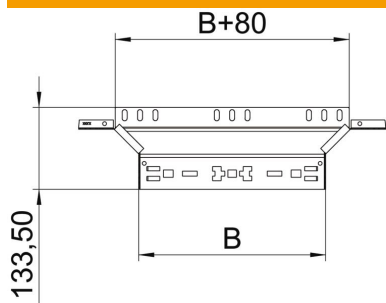

Technical data sheet

Magic add-on tee 60 A2

Item number: 6041275

Add-on tee with quick connector system. For all cable tray types of 60 mm side height.

A2 Stainless steel

2B Bright, treated

Master data

Item number	6041275
Type	RAAM 620 A2
Description 1	Add-on tee
Description 2	with quick connector
Manufacturer	OBO
Dimension	60x200
Colour	stainless steel
Material	Stainless steel 1.4301
Surface	Bright, treated
Surface standard	
Smallest sales unit	1
Unit of quantity	Piece
Weight	50.1 kg
Weight unit	kg/100 pc.
CO2 Footprint (GWP) Cradle-to-Gate	4,5237 kg CO2e / 1 Piece

Technical data sheet

Magic add-on tee 60 A2

Item number: 6041275

Dimensions

Width	200 mm
Height	60 mm
Plate thickness	1.25 mm
Dimension B	200 mm

Technical data

Bend (angle)	90°
Connector version	Integrated connector
Maintain electrical functions	no
Material thickness, floor plate	1.25 mm
NATO hole pattern	no
Change of direction	Horizontal
Rustproof steel, pickled	no
Wide-span version	no
Type of connector, cable support system	Click fastening
Rail thickness	1.25 mm