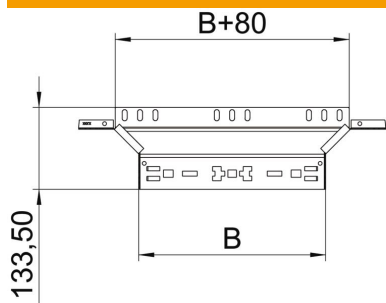

Technical data sheet

Magic add-on tee 60 A4

Item number: 6041294

Add-on tee with quick connector system. For all cable tray types of 60 mm side height.

A4 Stainless steel

2B Bright, treated

Master data

Item number	6041294
Type	RAAM 620 A4
Description 1	Add-on tee
Description 2	with quick connector
Manufacturer	OBO
Dimension	60x200
Material	Stainless steel 1.4571
Surface	Bright, treated
Surface standard	
Smallest sales unit	1
Unit of quantity	Piece
Weight	50.1 kg
Weight unit	kg/100 pc.

Technical data sheet

Magic add-on tee 60 A4

Item number: 6041294

Dimensions

Width	200 mm
Height	60 mm
Plate thickness	1.25 mm
Dimension B	200 mm

Technical data

Bend (angle)	90°
Connector version	Integrated connector
Maintain electrical functions	yes
Material thickness, floor plate	1.25 mm
NATO hole pattern	no
Change of direction	Horizontal
Rustproof steel, pickled	no
Wide-span version	no
Type of connector, cable support system	Click fastening
Rail thickness	1.25 mm