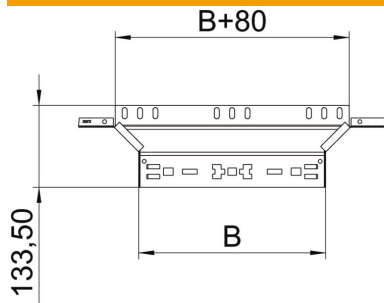

Technical data sheet

Magic add-on tee 60 A2

Item number: 6041277

Add-on tee with quick connector system. For all cable tray types of 60 mm side height.

A2 Stainless steel

2B Bright, treated

Master data

Item number	6041277
Type	RAAM 630 A2
Description 1	Add-on tee
Description 2	with quick connector
Manufacturer	OBO
Dimension	60x300
Material	Stainless steel 1.4301
Surface	Bright, treated
Surface standard	
Smallest sales unit	1
Unit of quantity	Piece
Weight	62.9 kg
Weight unit	kg/100 pc.

Technical data sheet

Magic add-on tee 60 A2

Item number: 6041277

Dimensions

Width	300 mm
Height	60 mm
Plate thickness	1.25 mm
Dimension B	300 mm

Technical data

Bend (angle)	90°
Connector version	Integrated connector
Maintain electrical functions	no
Material thickness, floor plate	1.25 mm
NATO hole pattern	no
Change of direction	Horizontal
Rustproof steel, pickled	no
Wide-span version	no
Type of connector, cable support system	Click fastening
Rail thickness	1.25 mm