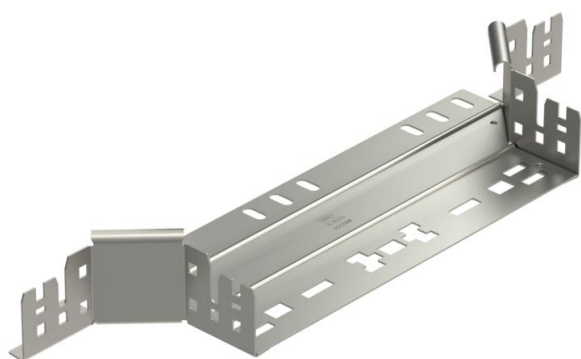

Technical data sheet

Magic add-on tee 60 A2

Item number: 6041277

Add-on tee with quick connector system. For all cable tray types of 60 mm side height.

A2 Stainless steel

2B Bright, treated

Master data

Item number	6041277
Type	RAAM 630 A2
Description 1	Add-on tee
Description 2	with quick connector
Manufacturer	OBO
Dimension	60x300
Material	Stainless steel 1.4301
Surface	Bright, treated
Surface standard	
Smallest sales unit	1
Unit of quantity	Piece
Weight	62.9 kg
Weight unit	kg/100 pc.

Technical data sheet

Magic add-on tee 60 A2

Item number: 6041277

Dimensions

Width	300 mm
Height	60 mm
Plate thickness	1.25 mm
Dimension B	300 mm

Technical data

Bend (angle)	90°
Connector version	Integrated connector
Maintain electrical functions	no
Material thickness, floor plate	1.25 mm
NATO hole pattern	no
Change of direction	Horizontal
Rustproof steel, pickled	no
Wide-span version	no
Type of connector, cable support system	Click fastening
Rail thickness	1.25 mm