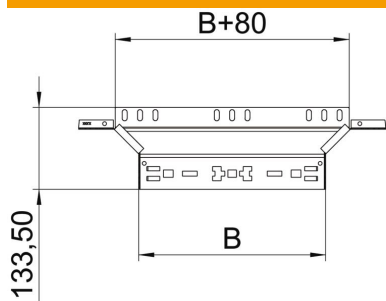

Technical data sheet

Magic add-on tee 60 A4

Item number: 6041296

Add-on tee with quick connector system. For all cable tray types of 60 mm side height.

A4 Stainless steel

2B Bright, treated

Master data

| | |
|---------------------|------------------------|
| Item number | 6041296 |
| Type | RAAM 630 A4 |
| Description 1 | Add-on tee |
| Description 2 | with quick connector |
| Manufacturer | OBO |
| Dimension | 60x300 |
| Material | Stainless steel 1.4571 |
| Surface | Bright, treated |
| Surface standard | |
| Smallest sales unit | 1 |
| Unit of quantity | Piece |
| Weight | 62.9 kg |
| Weight unit | kg/100 pc. |

Technical data sheet

Magic add-on tee 60 A4

Item number: 6041296

Dimensions

| | |
|-----------------|---------|
| Width | 300 mm |
| Height | 60 mm |
| Plate thickness | 1.25 mm |
| Dimension B | 300 mm |

Technical data

| | |
|---|----------------------|
| Bend (angle) | 90° |
| Connector version | Integrated connector |
| Maintain electrical functions | yes |
| Material thickness, floor plate | 1.25 mm |
| NATO hole pattern | no |
| Change of direction | Horizontal |
| Rustproof steel, pickled | no |
| Wide-span version | no |
| Type of connector, cable support system | Click fastening |
| Rail thickness | 1.25 mm |