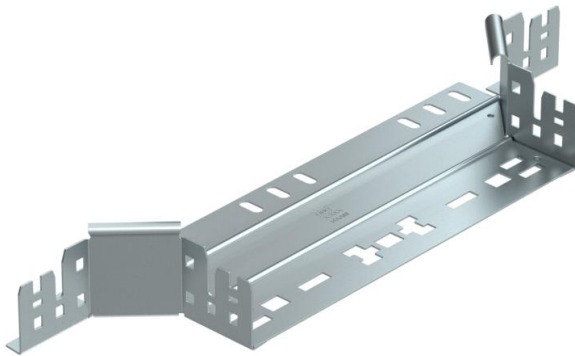

## Magic add-on tee 60 FS

Item number: 6041236

Magic add-on tee with quick connector system. For all cable tray types of 60 mm side height.

- St** Steel
- FS** Strip galvanized

### Master data

Item number	6041236
Type	RAAM 630 FS
Description 1	Add-on tee
Description 2	with quick connector
Manufacturer	OBO
Dimension	60x300
Colour	zinc
Material	Steel
Surface	Strip galvanized
Surface standard	DIN EN 10346
Smallest sales unit	1
Unit of quantity	Piece
Weight	60 kg
Weight unit	kg/100 pc.
CO2 Footprint (GWP) Cradle-to-Gate	2,1034 kg COe / 1 Piece

### Dimensions

Width	300 mm
Width	12 in
Height	60 mm
Height	2 in
Plate thickness	1.25 mm
Dimension B	300 mm

### Technical data

Bend (angle)	90°
Departing width	300 mm
Connector version	Integrated connector
Maintain electrical functions	yes
Material thickness, floor plate	1.25 mm
NATO hole pattern	no
Change of direction	Horizontal
Rustproof steel, pickled	no
Wide-span version	no
Type of connector, cable support system	Click fastening