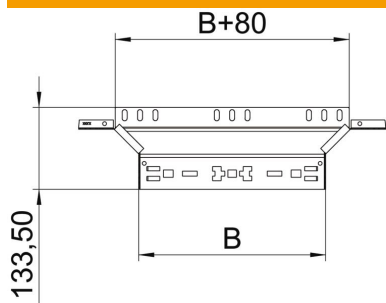

### Master data

Item number	6041236
Type	RAAM 630 FS
Description 1	Add-on tee
Description 2	with quick connector
Manufacturer	OBO
Dimension	60x300
Colour	zinc
Material	Steel
Surface	Strip galvanized
Surface standard	DIN EN 10346
Smallest sales unit	1
Unit of quantity	Piece
Weight	60 kg
Weight unit	kg/100 pc.
CO2 Footprint (GWP) Cradle-to-Gate	2,1034 kg COe / 1 Piece

### Dimensions

Width	300 mm
Width	12 in
Height	60 mm
Height	2 in
Plate thickness	1.25 mm
Dimension B	300 mm

### Technical data

Bend (angle)	90°
Departing width	300 mm
Connector version	Integrated connector
Maintain electrical functions	yes
Material thickness, floor plate	1.25 mm
NATO hole pattern	no
Change of direction	Horizontal
Rustproof steel, pickled	no
Wide-span version	no
Type of connector, cable support system	Click fastening