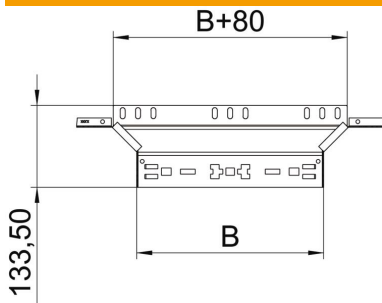

Technical data sheet

Magic add-on tee 60 A2

Item number: 6041279

Add-on tee with quick connector system. For all cable tray types of 60 mm side height.

A2 Stainless steel

2B Bright, treated

Master data

Item number	6041279
Type	RAAM 640 A2
Description 1	Add-on tee
Description 2	with quick connector
Manufacturer	OBO
Dimension	60x400
Material	Stainless steel 1.4301
Surface	Bright, treated
Surface standard	
Smallest sales unit	1
Unit of quantity	Piece
Weight	75.7 kg
Weight unit	kg/100 pc.

Technical data sheet

Magic add-on tee 60 A2

Item number: 6041279

Dimensions

Width	400 mm
Height	60 mm
Plate thickness	1.25 mm
Dimension B	400 mm

Technical data

Bend (angle)	90°
Connector version	Integrated connector
Maintain electrical functions	no
Material thickness, floor plate	1.25 mm
NATO hole pattern	no
Change of direction	Horizontal
Rustproof steel, pickled	no
Wide-span version	no
Type of connector, cable support system	Click fastening
Rail thickness	1.25 mm