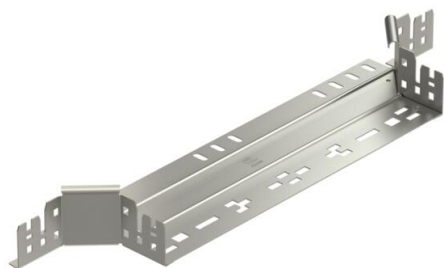

Technical data sheet

Magic add-on tee 60 A2

Item number: 6041279

Add-on tee with quick connector system. For all cable tray types of 60 mm side height.

A2 Stainless steel

2B Bright, treated

Master data

Item number	6041279
Type	RAAM 640 A2
Description 1	Add-on tee
Description 2	with quick connector
Manufacturer	OBO
Dimension	60x400
Material	Stainless steel 1.4301
Surface	Bright, treated
Surface standard	
Smallest sales unit	1
Unit of quantity	Piece
Weight	75.7 kg
Weight unit	kg/100 pc.

Technical data sheet

Magic add-on tee 60 A2

Item number: 6041279

Dimensions

Width	400 mm
Height	60 mm
Plate thickness	1.25 mm
Dimension B	400 mm

Technical data

Bend (angle)	90°
Connector version	Integrated connector
Maintain electrical functions	no
Material thickness, floor plate	1.25 mm
NATO hole pattern	no
Change of direction	Horizontal
Rustproof steel, pickled	no
Wide-span version	no
Type of connector, cable support system	Click fastening
Rail thickness	1.25 mm