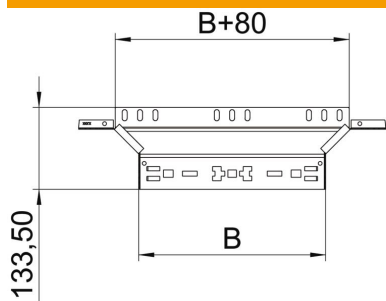

Technical data sheet

Magic add-on tee 60 A4

Item number: 6041298

Add-on tee with quick connector system. For all cable tray types of 60 mm side height.

A4 Stainless steel

2B Bright, treated

Master data

Item number	6041298
Type	RAAM 640 A4
Description 1	Add-on tee
Description 2	with quick connector
Manufacturer	OBO
Dimension	60x400
Material	Stainless steel 1.4571
Surface	Bright, treated
Surface standard	
Smallest sales unit	1
Unit of quantity	Piece
Weight	75.7 kg
Weight unit	kg/100 pc.

Technical data sheet

Magic add-on tee 60 A4

Item number: 6041298

Dimensions

Width	400 mm
Height	60 mm
Plate thickness	1.25 mm
Dimension B	400 mm

Technical data

Bend (angle)	90°
Connector version	Integrated connector
Maintain electrical functions	no
Material thickness, floor plate	1.25 mm
NATO hole pattern	no
Change of direction	Horizontal
Rustproof steel, pickled	no
Wide-span version	no
Type of connector, cable support system	Click fastening
Rail thickness	1.25 mm