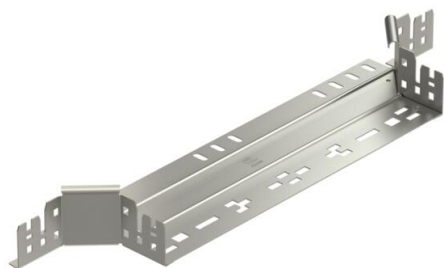

Technical data sheet

Magic add-on tee 60 A4

Item number: 6041298

Add-on tee with quick connector system. For all cable tray types of 60 mm side height.

A4 Stainless steel

2B Bright, treated

Master data

Item number	6041298
Type	RAAM 640 A4
Description 1	Add-on tee
Description 2	with quick connector
Manufacturer	OBO
Dimension	60x400
Material	Stainless steel 1.4571
Surface	Bright, treated
Surface standard	
Smallest sales unit	1
Unit of quantity	Piece
Weight	75.7 kg
Weight unit	kg/100 pc.

Technical data sheet

Magic add-on tee 60 A4

Item number: 6041298

Dimensions

Width	400 mm
Height	60 mm
Plate thickness	1.25 mm
Dimension B	400 mm

Technical data

Bend (angle)	90°
Connector version	Integrated connector
Maintain electrical functions	no
Material thickness, floor plate	1.25 mm
NATO hole pattern	no
Change of direction	Horizontal
Rustproof steel, pickled	no
Wide-span version	no
Type of connector, cable support system	Click fastening
Rail thickness	1.25 mm