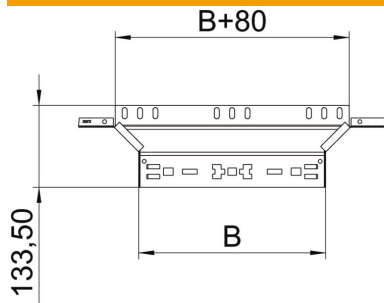

### Master data

Item number	6041238
Type	RAAM 640 FS
Description 1	Add-on tee
Description 2	with quick connector
Manufacturer	OBO
Dimension	60x400
Colour	zinc
Material	Steel
Surface	Strip galvanized
Surface standard	DIN EN 10346
Smallest sales unit	1
Unit of quantity	Piece
Weight	75.7 kg
Weight unit	kg/100 pc.
CO2 Footprint (GWP) Cradle-to-Gate	2,5181 kg COe / 1 Piece

### Dimensions

Width	400 mm
Width	16 in
Height	60 mm
Height	2 in
Plate thickness	1.25 mm
Dimension B	400 mm

### Technical data

Bend (angle)	90°
Departing width	400 mm
Connector version	Integrated connector
Maintain electrical functions	yes
Material thickness, floor plate	1.25 mm
NATO hole pattern	no
Change of direction	Horizontal
Rustproof steel, pickled	no
Wide-span version	no
Type of connector, cable support system	Click fastening