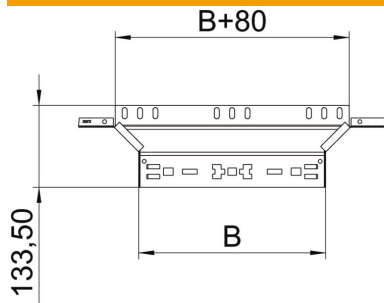

Technical data sheet

Magic add-on tee 60 FT

Item number: 6041259

Add-on tee with quick connector system. For all cable tray types of 60 mm side height.

St Steel

FT Hot-dip galvanised

Master data

Item number	6041259
Type	RAAM 640 FT
Description 1	Add-on tee
Description 2	with quick connector
Manufacturer	OBO
Dimension	60x400
Material	Steel
Surface	Hot-dip galvanised
Surface standard	DIN EN ISO 1461
Smallest sales unit	1
Unit of quantity	Piece
Weight	81.8 kg
Weight unit	kg/100 pc.

Technical data sheet

Magic add-on tee 60 FT

Item number: 6041259

Dimensions

Width	400 mm
Width	16 in
Height	60 mm
Height	2 in
Plate thickness	1.25 mm
Dimension B	400 mm

Technical data

Bend (angle)	90°
Connector version	Integrated connector
Maintain electrical functions	yes
Material thickness, floor plate	1.25 mm
NATO hole pattern	no
Change of direction	Horizontal
Rustproof steel, pickled	no
Wide-span version	no
Type of connector, cable support system	Click fastening
Rail thickness	1.25 mm