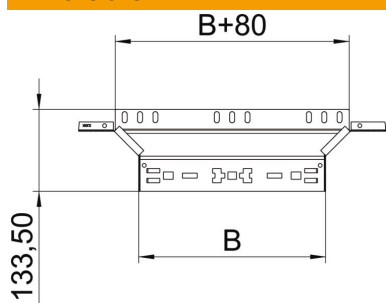

Technical data sheet

Magic add-on tee 60 A2

Item number: 6041282

Add-on tee with quick connector system. For all cable tray types of 60 mm side height.

A2 Stainless steel

2B Bright, treated

Master data

Item number	6041282
Type	RAAM 650 A2
Description 1	Add-on tee
Description 2	with quick connector
Manufacturer	OBO
Dimension	60x500
Material	Stainless steel 1.4301
Surface	Bright, treated
Surface standard	
Smallest sales unit	1
Unit of quantity	Piece
Weight	89.3 kg
Weight unit	kg/100 pc.

Technical data sheet

Magic add-on tee 60 A2

Item number: 6041282

Dimensions

Width	500 mm
Height	60 mm
Plate thickness	1.25 mm
Dimension B	500 mm

Technical data

Bend (angle)	90°
Connector version	Integrated connector
Maintain electrical functions	no
Material thickness, floor plate	1.25 mm
NATO hole pattern	no
Change of direction	Horizontal
Rustproof steel, pickled	no
Wide-span version	no
Type of connector, cable support system	Click fastening
Rail thickness	1.25 mm