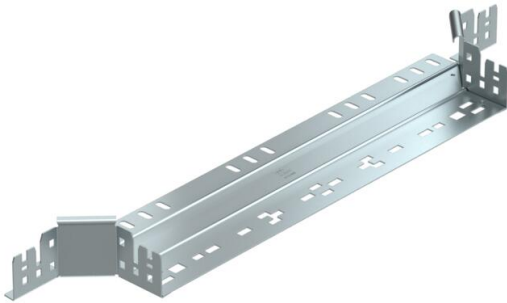

Technical data sheet

Magic add-on tee 60 FS

Item number: 6041240

Magic add-on tee with quick connector system. For all cable tray types of 60 mm side height.

- St** Steel
- FS** Strip galvanized

Master data

Item number	6041240
Type	RAAM 650 FS
Description 1	Add-on tee
Description 2	with quick connector
Manufacturer	OBO
Dimension	60x500
Colour	zinc
Material	Steel
Surface	Strip galvanized
Surface standard	DIN EN 10346
Smallest sales unit	1
Unit of quantity	Piece
Weight	89.3 kg
Weight unit	kg/100 pc.
CO2 Footprint (GWP) Cradle-to-Gate	2,7925 kg COe / 1 Piece

Technical data sheet

Magic add-on tee 60 FS

Item number: 6041240

Dimensions

Width	500 mm
Width	20 in
Height	60 mm
Height	2 in
Plate thickness	1.25 mm
Dimension B	500 mm

Technical data

Bend (angle)	90°
Departing width	500 mm
Connector version	Integrated connector
Maintain electrical functions	no
Material thickness, floor plate	1.25 mm
NATO hole pattern	no
Change of direction	Horizontal
Rustproof steel, pickled	no
Wide-span version	no
Type of connector, cable support system	Click fastening