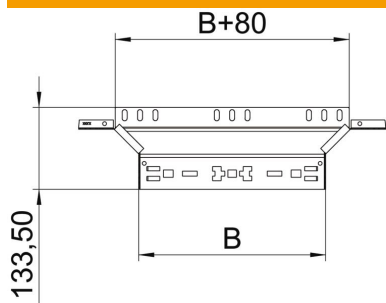

Technical data sheet

Magic add-on tee 60 FS

Item number: 6041240

Magic add-on tee with quick connector system. For all cable tray types of 60 mm side height.

- St** Steel
- FS** Strip galvanized

Master data

Item number	6041240
Type	RAAM 650 FS
Description 1	Add-on tee
Description 2	with quick connector
Manufacturer	OBO
Dimension	60x500
Colour	zinc
Material	Steel
Surface	Strip galvanized
Surface standard	DIN EN 10346
Smallest sales unit	1
Unit of quantity	Piece
Weight	89.3 kg
Weight unit	kg/100 pc.
CO2 Footprint (GWP) Cradle-to-Gate	2,7925 kg COe / 1 Piece

Technical data sheet

Magic add-on tee 60 FS

Item number: 6041240

Dimensions

Width	500 mm
Width	20 in
Height	60 mm
Height	2 in
Plate thickness	1.25 mm
Dimension B	500 mm

Technical data

Bend (angle)	90°
Departing width	500 mm
Connector version	Integrated connector
Maintain electrical functions	no
Material thickness, floor plate	1.25 mm
NATO hole pattern	no
Change of direction	Horizontal
Rustproof steel, pickled	no
Wide-span version	no
Type of connector, cable support system	Click fastening