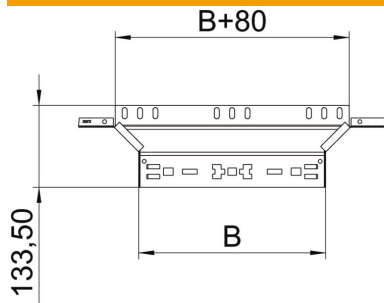

Technical data sheet

Magic add-on tee 60 FT

Item number: 6041261

Add-on tee with quick connector system. For all cable tray types of 60 mm side height.

St Steel

FT Hot-dip galvanised

Master data

Item number	6041261
Type	RAAM 650 FT
Description 1	Add-on tee
Description 2	with quick connector
Manufacturer	OBO
Dimension	60x500
Material	Steel
Surface	Hot-dip galvanised
Surface standard	DIN EN ISO 1461
Smallest sales unit	1
Unit of quantity	Piece
Weight	105.4 kg
Weight unit	kg/100 pc.

Technical data sheet

Magic add-on tee 60 FT

Item number: 6041261

Dimensions

Width	500 mm
Height	60 mm
Height	2 in
Plate thickness	1.25 mm
Dimension B	500 mm

Technical data

Bend (angle)	90°
Connector version	Integrated connector
Maintain electrical functions	no
Material thickness, floor plate	1.25 mm
NATO hole pattern	no
Change of direction	Horizontal
Rustproof steel, pickled	no
Wide-span version	no
Type of connector, cable support system	Click fastening
Rail thickness	1.25 mm