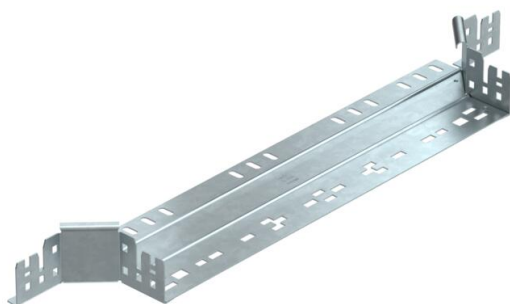

Technical data sheet

Magic add-on tee 60 FT

Item number: 6041261

Add-on tee with quick connector system. For all cable tray types of 60 mm side height.

St Steel

FT Hot-dip galvanised

Master data

Item number	6041261
Type	RAAM 650 FT
Description 1	Add-on tee
Description 2	with quick connector
Manufacturer	OBO
Dimension	60x500
Material	Steel
Surface	Hot-dip galvanised
Surface standard	DIN EN ISO 1461
Smallest sales unit	1
Unit of quantity	Piece
Weight	105.4 kg
Weight unit	kg/100 pc.

Technical data sheet

Magic add-on tee 60 FT

Item number: 6041261

Dimensions

Width	500 mm
Height	60 mm
Height	2 in
Plate thickness	1.25 mm
Dimension B	500 mm

Technical data

Bend (angle)	90°
Connector version	Integrated connector
Maintain electrical functions	no
Material thickness, floor plate	1.25 mm
NATO hole pattern	no
Change of direction	Horizontal
Rustproof steel, pickled	no
Wide-span version	no
Type of connector, cable support system	Click fastening
Rail thickness	1.25 mm