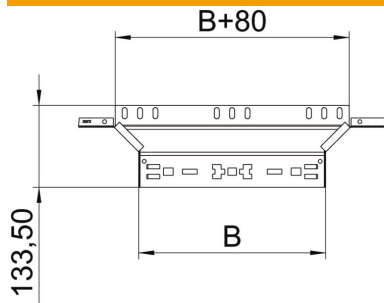

Technical data sheet

Magic add-on tee 60 A2

Item number: 6041284

Add-on tee with quick connector system. For all cable tray types of 60 mm side height.

A2 Stainless steel

2B Bright, treated

Master data

Item number	6041284
Type	RAAM 660 A2
Description 1	Add-on tee
Description 2	with quick connector
Manufacturer	OBO
Dimension	60x600
Material	Stainless steel 1.4301
Surface	Bright, treated
Surface standard	
Smallest sales unit	1
Unit of quantity	Piece
Weight	102.7 kg
Weight unit	kg/100 pc.

Technical data sheet

Magic add-on tee 60 A2

Item number: 6041284

Dimensions

Width	600 mm
Height	60 mm
Plate thickness	1.25 mm
Dimension B	600 mm

Technical data

Bend (angle)	90°
Connector version	Integrated connector
Maintain electrical functions	no
Material thickness, floor plate	1.25 mm
NATO hole pattern	no
Change of direction	Horizontal
Rustproof steel, pickled	no
Wide-span version	no
Type of connector, cable support system	Click fastening
Rail thickness	1.25 mm