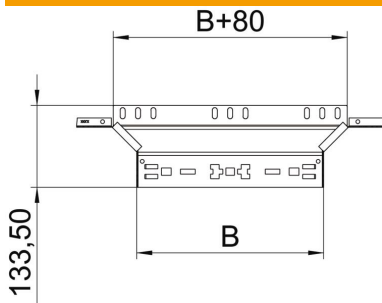

### Master data

Item number	6041303
Type	RAAM 660 A4
Description 1	Add-on tee
Description 2	with quick connector
Manufacturer	OBO
Dimension	60x600
Material	Stainless steel 1.4571
Surface	Bright, treated
Surface standard	
Smallest sales unit	1
Unit of quantity	Piece
Weight	102.7 kg
Weight unit	kg/100 pc.

### Dimensions

Width	600 mm
Height	60 mm
Plate thickness	1.25 mm
Dimension B	600 mm

### Technical data

Bend (angle)	90°
Connector version	Integrated connector
Maintain electrical functions	no
Material thickness, floor plate	1.25 mm
NATO hole pattern	no
Change of direction	Horizontal
Rustproof steel, pickled	no
Wide-span version	no
Type of connector, cable support system	Click fastening
Rail thickness	1.25 mm