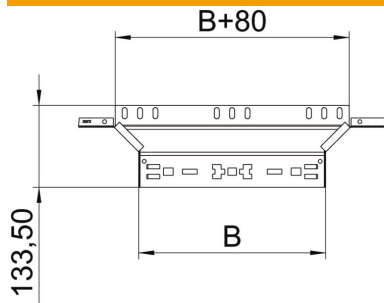

Technical data sheet

Magic add-on tee 85 FS

Item number: 6041572

Add-on tee with quick connector system. For all cable tray types of 85 mm side height.

St Steel

FS Strip galvanized

Master data

| | |
|---------------------|----------------------|
| Item number | 6041572 |
| Type | RAAM 820 FS |
| Description 1 | Add-on tee |
| Description 2 | with quick connector |
| Manufacturer | OBO |
| Dimension | 85x200 |
| Material | Steel |
| Surface | Strip galvanized |
| Surface standard | DIN EN 10346 |
| Smallest sales unit | 1 |
| Unit of quantity | Piece |
| Weight | 58.4 kg |
| Weight unit | kg/100 pc. |

Technical data sheet

Magic add-on tee 85 FS

Item number: 6041572

Dimensions

| | |
|-----------------|---------|
| Width | 200 mm |
| Height | 85 mm |
| Plate thickness | 1.25 mm |
| Dimension B | 200 mm |

Technical data

| | |
|---|----------------------|
| Bend (angle) | 90° |
| Connector version | Integrated connector |
| Maintain electrical functions | no |
| Material thickness, floor plate | 1.25 mm |
| NATO hole pattern | no |
| Change of direction | Horizontal |
| Rustproof steel, pickled | no |
| Wide-span version | no |
| Type of connector, cable support system | Click fastening |
| Rail thickness | 1.25 mm |