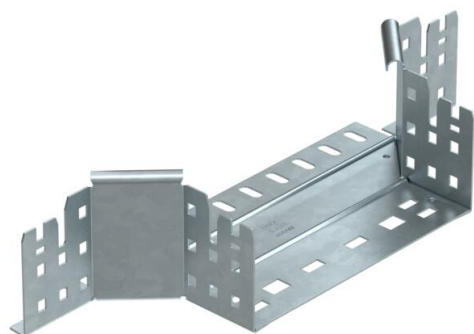

## Magic add-on tee 85 FT

Item number: 6041592

Add-on tee with quick connector system. For all cable tray types of 85 mm side height.

**St** Steel

**FT** Hot-dip galvanised

### Master data

Item number	6041592
Type	RAAM 820 FT
Description 1	Add-on tee
Description 2	with quick connector
Manufacturer	OBO
Dimension	85x200
Material	Steel
Surface	Hot-dip galvanised
Surface standard	DIN EN ISO 1461
Smallest sales unit	1
Unit of quantity	Piece
Weight	62.6 kg
Weight unit	kg/100 pc.

## Dimensions

Width	200 mm
Height	85 mm
Plate thickness	1.25 mm
Dimension B	200 mm

## Technical data

Bend (angle)	90°
Connector version	Integrated connector
Maintain electrical functions	no
Material thickness, floor plate	1.25 mm
NATO hole pattern	no
Change of direction	Horizontal
Rustproof steel, pickled	no
Wide-span version	no
Type of connector, cable support system	Click fastening
Rail thickness	1.25 mm