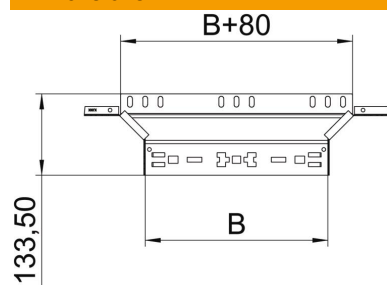

### Master data

Item number	6041592
Type	RAAM 820 FT
Description 1	Add-on tee
Description 2	with quick connector
Manufacturer	OBO
Dimension	85x200
Material	Steel
Surface	Hot-dip galvanised
Surface standard	DIN EN ISO 1461
Smallest sales unit	1
Unit of quantity	Piece
Weight	62.6 kg
Weight unit	kg/100 pc.

## Dimensions

Width	200 mm
Height	85 mm
Plate thickness	1.25 mm
Dimension B	200 mm

## Technical data

Bend (angle)	90°
Connector version	Integrated connector
Maintain electrical functions	no
Material thickness, floor plate	1.25 mm
NATO hole pattern	no
Change of direction	Horizontal
Rustproof steel, pickled	no
Wide-span version	no
Type of connector, cable support system	Click fastening
Rail thickness	1.25 mm