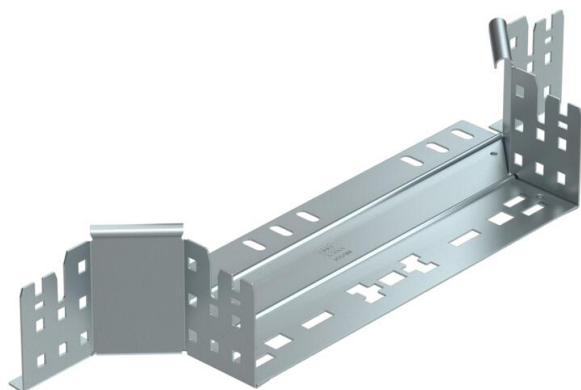

Technical data sheet

Magic add-on tee 85 FS

Item number: 6041574

Add-on tee with quick connector system. For all cable tray types of 85 mm side height.

St Steel

FS Strip galvanized

Master data

Item number	6041574
Type	RAAM 830 FS
Description 1	Add-on tee
Description 2	with quick connector
Manufacturer	OBO
Dimension	85x300
Material	Steel
Surface	Strip galvanized
Surface standard	DIN EN 10346
Smallest sales unit	1
Unit of quantity	Piece
Weight	71.3 kg
Weight unit	kg/100 pc.

Technical data sheet

Magic add-on tee 85 FS

Item number: 6041574

Dimensions

Width	300 mm
Height	85 mm
Plate thickness	1.25 mm
Dimension B	300 mm

Technical data

Bend (angle)	90°
Connector version	Integrated connector
Maintain electrical functions	no
Material thickness, floor plate	1.25 mm
NATO hole pattern	no
Change of direction	Horizontal
Rustproof steel, pickled	no
Wide-span version	no
Type of connector, cable support system	Click fastening
Rail thickness	1.25 mm