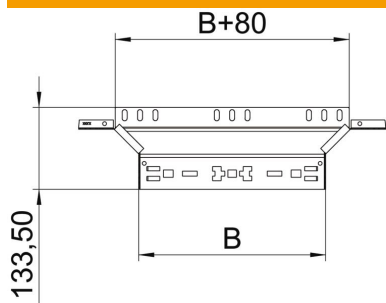

Technical data sheet

Magic add-on tee 85 FS

Item number: 6041574

Add-on tee with quick connector system. For all cable tray types of 85 mm side height.

St Steel

FS Strip galvanized

Master data

Item number	6041574
Type	RAAM 830 FS
Description 1	Add-on tee
Description 2	with quick connector
Manufacturer	OBO
Dimension	85x300
Material	Steel
Surface	Strip galvanized
Surface standard	DIN EN 10346
Smallest sales unit	1
Unit of quantity	Piece
Weight	71.3 kg
Weight unit	kg/100 pc.

Technical data sheet

Magic add-on tee 85 FS

Item number: 6041574

Dimensions

Width	300 mm
Height	85 mm
Plate thickness	1.25 mm
Dimension B	300 mm

Technical data

Bend (angle)	90°
Connector version	Integrated connector
Maintain electrical functions	no
Material thickness, floor plate	1.25 mm
NATO hole pattern	no
Change of direction	Horizontal
Rustproof steel, pickled	no
Wide-span version	no
Type of connector, cable support system	Click fastening
Rail thickness	1.25 mm