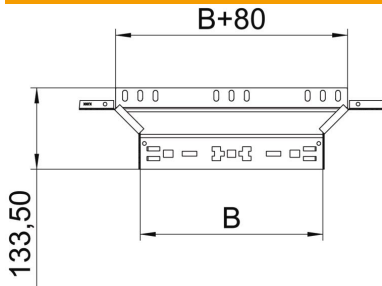

Technical data sheet

Magic add-on tee 85 FT

Item number: 6041594

Add-on tee with quick connector system. For all cable tray types of 85 mm side height.

St Steel

FT Hot-dip galvanised

Master data

Item number	6041594
Type	RAAM 830 FT
Description 1	Add-on tee
Description 2	with quick connector
Manufacturer	OBO
Dimension	85x300
Material	Steel
Surface	Hot-dip galvanised
Surface standard	DIN EN ISO 1461
Smallest sales unit	1
Unit of quantity	Piece
Weight	76.5 kg
Weight unit	kg/100 pc.

Technical data sheet

Magic add-on tee 85 FT

Item number: 6041594

Dimensions

Width	300 mm
Height	85 mm
Plate thickness	1.25 mm
Dimension B	300 mm

Technical data

Bend (angle)	90°
Connector version	Integrated connector
Maintain electrical functions	no
Material thickness, floor plate	1.25 mm
NATO hole pattern	no
Change of direction	Horizontal
Rustproof steel, pickled	no
Wide-span version	no
Type of connector, cable support system	Click fastening
Rail thickness	1.25 mm