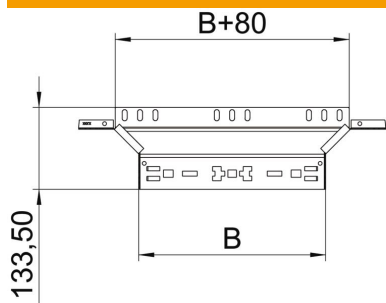

Technical data sheet

Magic add-on tee 85 FS

Item number: 6041576

Add-on tee with quick connector system. For all cable tray types of 85 mm side height.

St Steel

FS Strip galvanized

Master data

Item number	6041576
Type	RAAM 840 FS
Description 1	Add-on tee
Description 2	with quick connector
Manufacturer	OBO
Dimension	85x400
Material	Steel
Surface	Strip galvanized
Surface standard	DIN EN 10346
Smallest sales unit	1
Unit of quantity	Piece
Weight	84.3 kg
Weight unit	kg/100 pc.

Technical data sheet

Magic add-on tee 85 FS

Item number: 6041576

Dimensions

Width	400 mm
Height	85 mm
Plate thickness	1.25 mm
Dimension B	400 mm

Technical data

Bend (angle)	90°
Connector version	Integrated connector
Maintain electrical functions	no
Material thickness, floor plate	1.25 mm
NATO hole pattern	no
Change of direction	Horizontal
Rustproof steel, pickled	no
Wide-span version	no
Type of connector, cable support system	Click fastening
Rail thickness	1.25 mm