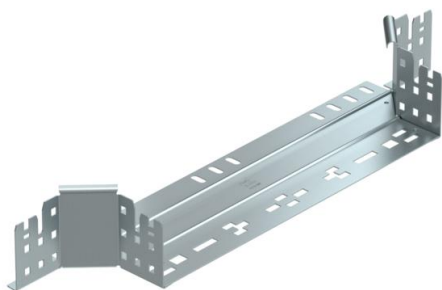

Technical data sheet

Magic add-on tee 85 FS

Item number: 6041576

Add-on tee with quick connector system. For all cable tray types of 85 mm side height.

St Steel

FS Strip galvanized

Master data

Item number	6041576
Type	RAAM 840 FS
Description 1	Add-on tee
Description 2	with quick connector
Manufacturer	OBO
Dimension	85x400
Material	Steel
Surface	Strip galvanized
Surface standard	DIN EN 10346
Smallest sales unit	1
Unit of quantity	Piece
Weight	84.3 kg
Weight unit	kg/100 pc.

Technical data sheet

Magic add-on tee 85 FS

Item number: 6041576

Dimensions

Width	400 mm
Height	85 mm
Plate thickness	1.25 mm
Dimension B	400 mm

Technical data

Bend (angle)	90°
Connector version	Integrated connector
Maintain electrical functions	no
Material thickness, floor plate	1.25 mm
NATO hole pattern	no
Change of direction	Horizontal
Rustproof steel, pickled	no
Wide-span version	no
Type of connector, cable support system	Click fastening
Rail thickness	1.25 mm