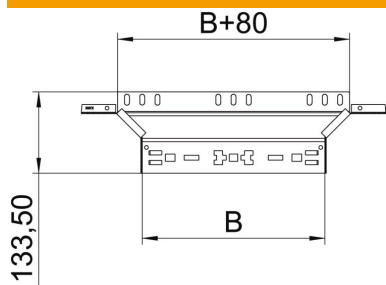

Technical data sheet

Magic add-on tee 85 FT

Item number: 6041596

Add-on tee with quick connector system. For all cable tray types of 85 mm side height.

St Steel

FT Hot-dip galvanised

Master data

| | |
|---------------------|----------------------|
| Item number | 6041596 |
| Type | RAAM 840 FT |
| Description 1 | Add-on tee |
| Description 2 | with quick connector |
| Manufacturer | OBO |
| Dimension | 85x400 |
| Material | Steel |
| Surface | Hot-dip galvanised |
| Surface standard | DIN EN ISO 1461 |
| Smallest sales unit | 1 |
| Unit of quantity | Piece |
| Weight | 90.4 kg |
| Weight unit | kg/100 pc. |

Technical data sheet

Magic add-on tee 85 FT

Item number: 6041596

Dimensions

| | |
|-----------------|---------|
| Width | 400 mm |
| Height | 85 mm |
| Plate thickness | 1.25 mm |
| Dimension B | 400 mm |

Technical data

| | |
|---|----------------------|
| Bend (angle) | 90° |
| Connector version | Integrated connector |
| Maintain electrical functions | no |
| Material thickness, floor plate | 1.25 mm |
| NATO hole pattern | no |
| Change of direction | Horizontal |
| Rustproof steel, pickled | no |
| Wide-span version | no |
| Type of connector, cable support system | Click fastening |
| Rail thickness | 1.25 mm |