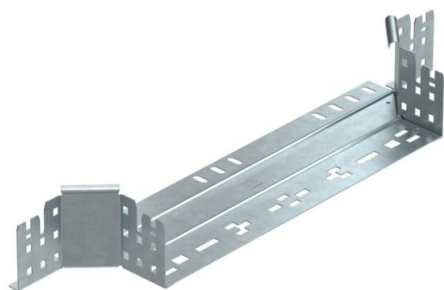

Technical data sheet

Magic add-on tee 85 FT

Item number: 6041596

Add-on tee with quick connector system. For all cable tray types of 85 mm side height.

St Steel

FT Hot-dip galvanised

Master data

| | |
|---------------------|----------------------|
| Item number | 6041596 |
| Type | RAAM 840 FT |
| Description 1 | Add-on tee |
| Description 2 | with quick connector |
| Manufacturer | OBO |
| Dimension | 85x400 |
| Material | Steel |
| Surface | Hot-dip galvanised |
| Surface standard | DIN EN ISO 1461 |
| Smallest sales unit | 1 |
| Unit of quantity | Piece |
| Weight | 90.4 kg |
| Weight unit | kg/100 pc. |

Technical data sheet

Magic add-on tee 85 FT

Item number: 6041596

Dimensions

| | |
|-----------------|---------|
| Width | 400 mm |
| Height | 85 mm |
| Plate thickness | 1.25 mm |
| Dimension B | 400 mm |

Technical data

| | |
|---|----------------------|
| Bend (angle) | 90° |
| Connector version | Integrated connector |
| Maintain electrical functions | no |
| Material thickness, floor plate | 1.25 mm |
| NATO hole pattern | no |
| Change of direction | Horizontal |
| Rustproof steel, pickled | no |
| Wide-span version | no |
| Type of connector, cable support system | Click fastening |
| Rail thickness | 1.25 mm |