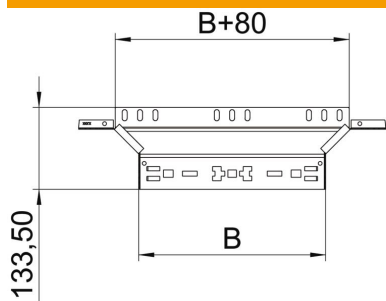

### Master data

Item number	6041578
Type	RAAM 850 FS
Description 1	Add-on tee
Description 2	with quick connector
Manufacturer	OBO
Dimension	85x500
Material	Steel
Surface	Strip galvanized
Surface standard	DIN EN 10346
Smallest sales unit	1
Unit of quantity	Piece
Weight	97.1 kg
Weight unit	kg/100 pc.

### Dimensions

Width	500 mm
Height	85 mm
Plate thickness	1.25 mm
Dimension B	500 mm