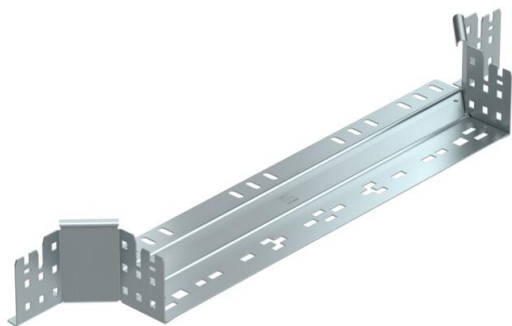

## Magic add-on tee 85 FS

Item number: 6041578

Add-on tee with quick connector system. For all cable tray types of 85 mm side height.

**St** Steel

**FS** Strip galvanized

### Master data

Item number	6041578
Type	RAAM 850 FS
Description 1	Add-on tee
Description 2	with quick connector
Manufacturer	OBO
Dimension	85x500
Material	Steel
Surface	Strip galvanized
Surface standard	DIN EN 10346
Smallest sales unit	1
Unit of quantity	Piece
Weight	97.1 kg
Weight unit	kg/100 pc.

### Dimensions

Width	500 mm
Height	85 mm
Plate thickness	1.25 mm
Dimension B	500 mm

### Technical data

Bend (angle)	90°
Connector version	Integrated connector
Maintain electrical functions	no
Material thickness, floor plate	1.25 mm
NATO hole pattern	no
Change of direction	Horizontal
Rustproof steel, pickled	no
Wide-span version	no
Type of connector, cable support system	Click fastening
Rail thickness	1.25 mm