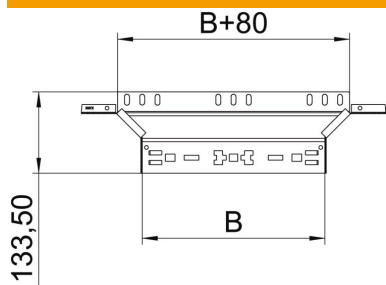

Technical data sheet

Magic add-on tee 85 FT

Item number: 6041598

Add-on tee with quick connector system. For all cable tray types of 85 mm side height.

St Steel

FT Hot-dip galvanised

Master data

Item number	6041598
Type	RAAM 850 FT
Description 1	Add-on tee
Description 2	with quick connector
Manufacturer	OBO
Dimension	85x500
Material	Steel
Surface	Hot-dip galvanised
Surface standard	DIN EN ISO 1461
Smallest sales unit	1
Unit of quantity	Piece
Weight	104.1 kg
Weight unit	kg/100 pc.

Technical data sheet

Magic add-on tee 85 FT

Item number: 6041598

Dimensions

Width	500 mm
Height	85 mm
Plate thickness	1.25 mm
Dimension B	500 mm

Technical data

Bend (angle)	90°
Connector version	Integrated connector
Maintain electrical functions	no
Material thickness, floor plate	1.25 mm
NATO hole pattern	no
Change of direction	Horizontal
Rustproof steel, pickled	no
Wide-span version	no
Type of connector, cable support system	Click fastening
Rail thickness	1.25 mm