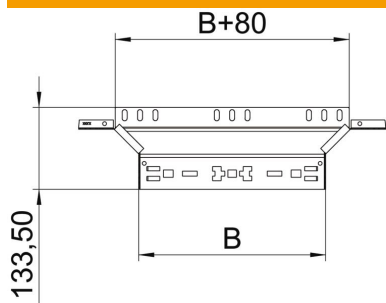

Technical data sheet

Magic add-on tee 85 FS

Item number: 6041580

Add-on tee with quick connector system. For all cable tray types of 85 mm side height.

St Steel

FS Strip galvanized

Master data

Item number	6041580
Type	RAAM 860 FS
Description 1	Add-on tee
Description 2	with quick connector
Manufacturer	OBO
Dimension	85x600
Material	Steel
Surface	Strip galvanized
Surface standard	DIN EN 10346
Smallest sales unit	1
Unit of quantity	Piece
Weight	110.5 kg
Weight unit	kg/100 pc.

Technical data sheet

Magic add-on tee 85 FS

Item number: 6041580

Dimensions

Width	600 mm
Height	85 mm
Plate thickness	1.25 mm
Dimension B	600 mm

Technical data

Bend (angle)	90°
Connector version	Integrated connector
Maintain electrical functions	no
Material thickness, floor plate	1.25 mm
NATO hole pattern	no
Change of direction	Horizontal
Rustproof steel, pickled	no
Wide-span version	no
Type of connector, cable support system	Click fastening
Rail thickness	1.25 mm