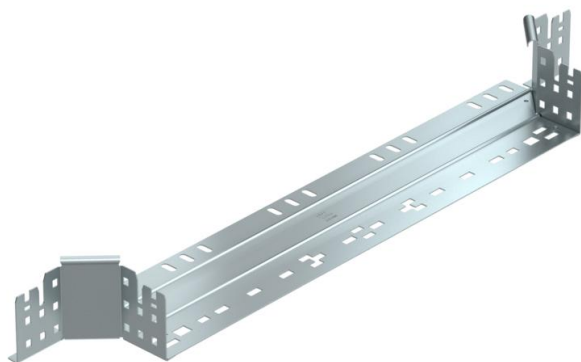

Technical data sheet

Magic add-on tee 85 FS

Item number: 6041580

Add-on tee with quick connector system. For all cable tray types of 85 mm side height.

St Steel

FS Strip galvanized

Master data

Item number	6041580
Type	RAAM 860 FS
Description 1	Add-on tee
Description 2	with quick connector
Manufacturer	OBO
Dimension	85x600
Material	Steel
Surface	Strip galvanized
Surface standard	DIN EN 10346
Smallest sales unit	1
Unit of quantity	Piece
Weight	110.5 kg
Weight unit	kg/100 pc.

Technical data sheet

Magic add-on tee 85 FS

Item number: 6041580

Dimensions

Width	600 mm
Height	85 mm
Plate thickness	1.25 mm
Dimension B	600 mm

Technical data

Bend (angle)	90°
Connector version	Integrated connector
Maintain electrical functions	no
Material thickness, floor plate	1.25 mm
NATO hole pattern	no
Change of direction	Horizontal
Rustproof steel, pickled	no
Wide-span version	no
Type of connector, cable support system	Click fastening
Rail thickness	1.25 mm