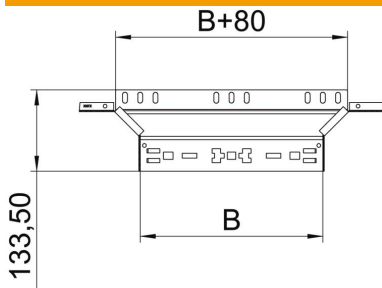

Technical data sheet

Magic add-on tee 85 FT

Item number: 6041600

Add-on tee with quick connector system. For all cable tray types of 85 mm side height.

St Steel

FT Hot-dip galvanised

Master data

Item number	6041600
Type	RAAM 860 FT
Description 1	Add-on tee
Description 2	with quick connector
Manufacturer	OBO
Dimension	85x600
Material	Steel
Surface	Hot-dip galvanised
Surface standard	DIN EN ISO 1461
Smallest sales unit	1
Unit of quantity	Piece
Weight	118.5 kg
Weight unit	kg/100 pc.

Technical data sheet

Magic add-on tee 85 FT

Item number: 6041600

Dimensions

Width	600 mm
Height	85 mm
Plate thickness	1.25 mm
Dimension B	600 mm

Technical data

Bend (angle)	90°
Connector version	Integrated connector
Maintain electrical functions	no
Material thickness, floor plate	1.25 mm
NATO hole pattern	no
Change of direction	Horizontal
Rustproof steel, pickled	no
Wide-span version	no
Type of connector, cable support system	Click fastening
Rail thickness	1.25 mm