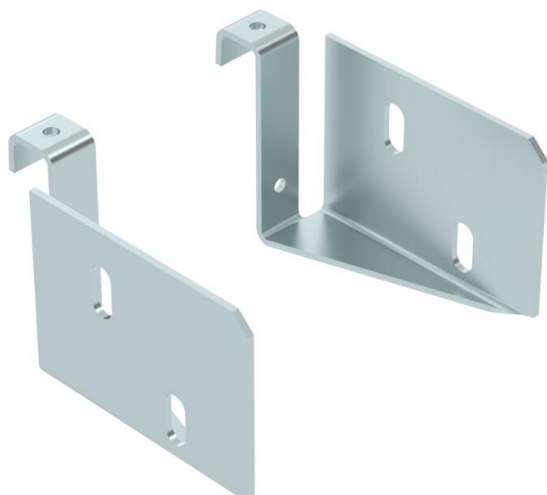

Technical data sheet

Mounting/branch piece

Item number: 6050353

Add-on tee for horizontal use on luminaire trays of 60 mm side height.
Two-part version.

CE

- St** Steel
- FS** Strip galvanized

Master data

Item number	6050353
Type	RAA 607.5 FS
Description 1	Add-on tee
Description 2	2-part
Manufacturer	OBO
Dimension	60x75
Colour	zinc
Material	Steel
Surface	Strip galvanized
Surface standard	DIN EN 10346
Smallest sales unit	10
Unit of quantity	Piece
Weight	18.1 kg
Weight unit	kg/100 pc.
CO2 Footprint (GWP) Cradle-to-Gate	0,7904 kg CO2e / 1 Piece

Technical data sheet

Mounting/branch piece

Item number: 6050353

Dimensions