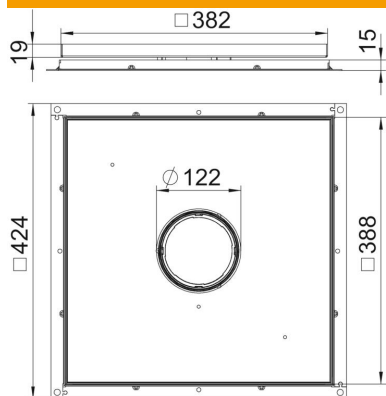

Technical data sheet

Frame cassette for tube body, RKF, nominal size 350-3,
stainless steel

Item number: 7409414

Frame cassette for tube body, for UZD350-3, for the installation of accessories in dry or wet-cleaned floors in interior areas. The tube body is not contained in the scope of delivery.

A2 Stainless steel

Master data

Item number	7409414
Type	RKF3 V3 15
Description 1	Frame cassette
Description 2	for tube
Manufacturer	OBO
Dimension	383x383x15
Material	Stainless steel 1.4301
Smallest sales unit	1
Unit of quantity	Piece
Weight	716.6 kg
Weight unit	kg/100 pc.
CO2 Footprint (GWP) Cradle-to-Gate	34,1255 kg CO2e / 1 Piece

Technical data sheet

Frame cassette for tube body, RKF, nominal size 350-3,
stainless steel

Item number: 7409414

Dimensions

Dimension A	424 mm
Dimension B	388 mm
Dimension C	382 mm
Dimension h	15 mm

Technical data