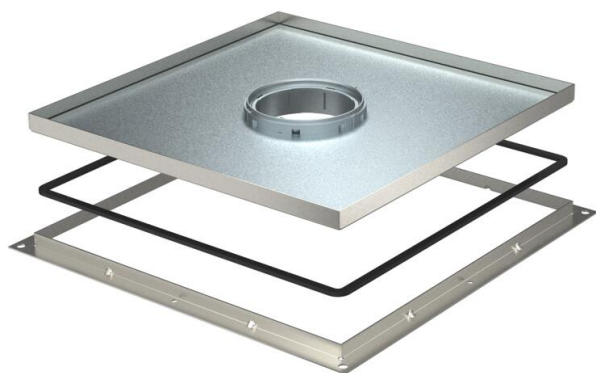

Technical data sheet

Frame cassette for tube body, RKF, nominal size 350-3,
stainless steel

Item number: 7409414

Frame cassette for tube body, for UZD350-3, for the installation of accessories in dry or wet-cleaned floors in interior areas. The tube body is not contained in the scope of delivery.

A2 Stainless steel

Master data

Item number	7409414
Type	RKF3 V3 15
Description 1	Frame cassette
Description 2	for tube
Manufacturer	OBO
Dimension	383x383x15
Material	Stainless steel 1.4301
Smallest sales unit	1
Unit of quantity	Piece
Weight	716.6 kg
Weight unit	kg/100 pc.
CO2 Footprint (GWP) Cradle-to-Gate	34,1255 kg CO2e / 1 Piece

Technical data sheet

Frame cassette for tube body, RKF, nominal size 350-3,
stainless steel

Item number: 7409414

Dimensions

Dimension A	424 mm
Dimension B	388 mm
Dimension C	382 mm
Dimension h	15 mm

Technical data

Number of cable outlets	1
Cable outlet version	Lowerable tube body
Floor care	Wet
Suitable for	Underfloor socket structure
Device support to accept mounting boxes	no
Floor covering thickness	13 mm