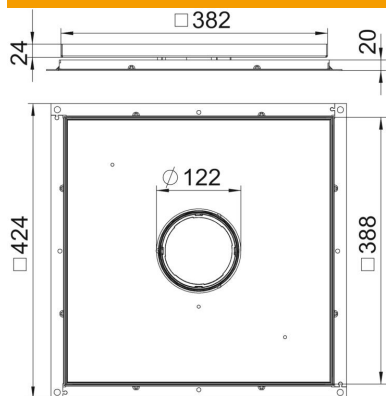

Technical data sheet

Frame cassette for tube body, RKF, nominal size 350-3,
stainless steel

Item number: 7409416

Frame cassette for tube body, for UZD350-3, for the installation of accessories in dry or wet-cleaned floors in interior areas. The tube body is not contained in the scope of delivery.

A2 Stainless steel

Master data

Item number	7409416
Type	RKF3 V3 20
Description 1	Frame cassette
Description 2	for tube
Manufacturer	OBO
Dimension	383x383x20
Material	Stainless steel 1.4301
Smallest sales unit	1
Unit of quantity	Piece
Weight	739 kg
Weight unit	kg/100 pc.
CO2 Footprint (GWP) Cradle-to-Gate	34,6875 kg CO2e / 1 Piece

Technical data sheet

Frame cassette for tube body, RKF, nominal size 350-3,
stainless steel

Item number: 7409416

Dimensions

Dimension A	424 mm
Dimension B	388 mm
Dimension C	382 mm
Dimension h	20 mm

Technical data