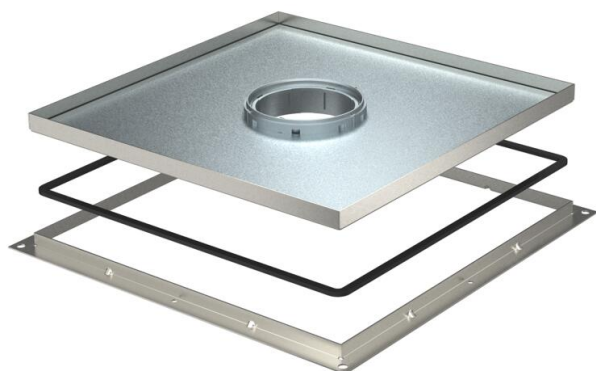

Technical data sheet

Frame cassette for tube body, RKF, nominal size 350-3,
stainless steel

Item number: 7409416

Frame cassette for tube body, for UZD350-3, for the installation of accessories in dry or wet-cleaned floors in interior areas. The tube body is not contained in the scope of delivery.

A2 Stainless steel

Master data

Item number	7409416
Type	RKF3 V3 20
Description 1	Frame cassette
Description 2	for tube
Manufacturer	OBO
Dimension	383x383x20
Material	Stainless steel 1.4301
Smallest sales unit	1
Unit of quantity	Piece
Weight	739 kg
Weight unit	kg/100 pc.
CO2 Footprint (GWP) Cradle-to-Gate	34,6875 kg CO2e / 1 Piece

Technical data sheet

Frame cassette for tube body, RKF, nominal size 350-3,
stainless steel

Item number: 7409416

Dimensions

Dimension A	424 mm
Dimension B	388 mm
Dimension C	382 mm
Dimension h	20 mm

Technical data

Number of cable outlets	1
Cable outlet version	Lowerable tube body
Floor care	Wet
Suitable for	Underfloor socket structure
Device support to accept mounting boxes	no
Floor covering thickness	18 mm