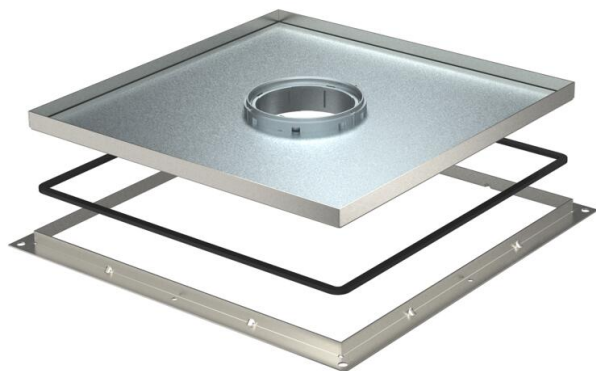

Technical data sheet

Frame cassette for tube body, RKF, nominal size 350-3,
stainless steel

Item number: 7409418

Frame cassette for tube body, for UZD350-3, for the installation of accessories in dry or wet-cleaned floors in interior areas. The tube body is not contained in the scope of delivery.

A2 Stainless steel

Master data

Item number	7409418
Type	RKF3 V3 25
Description 1	Frame cassette
Description 2	for tube
Manufacturer	OBO
Dimension	383x383x25
Material	Stainless steel 1.4301
Smallest sales unit	1
Unit of quantity	Piece
Weight	761.4 kg
Weight unit	kg/100 pc.
CO2 Footprint (GWP) Cradle-to-Gate	37,0662 kg CO2e / 1 Piece

Technical data sheet

Frame cassette for tube body, RKF, nominal size 350-3,
stainless steel

Item number: 7409418

Dimensions

Dimension A	424 mm
Dimension B	388 mm
Dimension C	382 mm
Dimension h	25 mm

Technical data

Number of cable outlets	1
Cable outlet version	Lowerable tube body
Floor care	Wet
Suitable for	Underfloor socket structure
Device support to accept mounting boxes	no
Floor covering thickness	23 mm