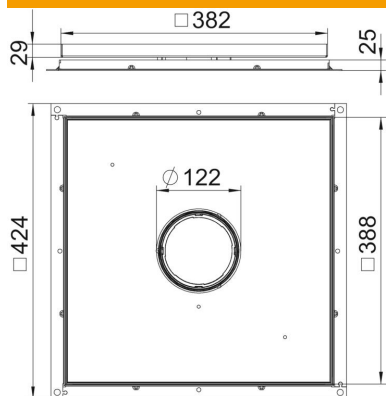

Technical data sheet

Frame cassette for tube body, RKF, nominal size 350-3,
stainless steel

Item number: 7409418

Frame cassette for tube body, for UZD350-3, for the installation of accessories in dry or wet-cleaned floors in interior areas. The tube body is not contained in the scope of delivery.

A2 Stainless steel

Master data

Item number	7409418
Type	RKF3 V3 25
Description 1	Frame cassette
Description 2	for tube
Manufacturer	OBO
Dimension	383x383x25
Material	Stainless steel 1.4301
Smallest sales unit	1
Unit of quantity	Piece
Weight	761.4 kg
Weight unit	kg/100 pc.
CO2 Footprint (GWP) Cradle-to-Gate	37,0662 kg CO2e / 1 Piece

Technical data sheet

Frame cassette for tube body, RKF, nominal size 350-3,
stainless steel

Item number: 7409418

Dimensions

Dimension A	424 mm
Dimension B	388 mm
Dimension C	382 mm
Dimension h	25 mm

Technical data