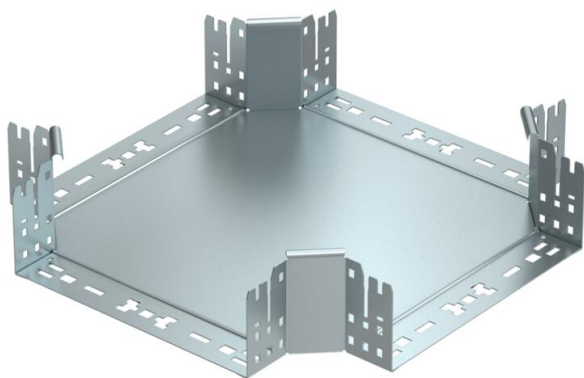

Technical data sheet

Magic cross-over 110 FS

Item number: 7027165

Cross-over with quick connector system. For all cable tray types of 110 mm side height.

St Steel

FS Strip galvanized

Master data

Item number	7027165
Type	RKM 120 FS
Description 1	Cross over
Description 2	with quick connector
Manufacturer	OBO
Dimension	110x200
Material	Steel
Surface	Strip galvanized
Surface standard	DIN EN 10346
Smallest sales unit	1
Unit of quantity	Piece
Weight	192.3 kg
Weight unit	kg/100 pc.

Technical data sheet

Magic cross-over 110 FS

Item number: 7027165

Dimensions

Width	200 mm
Height	110 mm
Plate thickness	1.25 mm
Dimension B	200 mm

Technical data

Bend (angle)	90°
Connector version	Integrated connector
Maintain electrical functions	no
Material thickness, floor plate	1.25 mm
NATO hole pattern	no
Change of direction	Horizontal
Rustproof steel, pickled	no
Wide-span version	no
Type of connector, cable support system	Click fastening
Rail thickness	1.25 mm